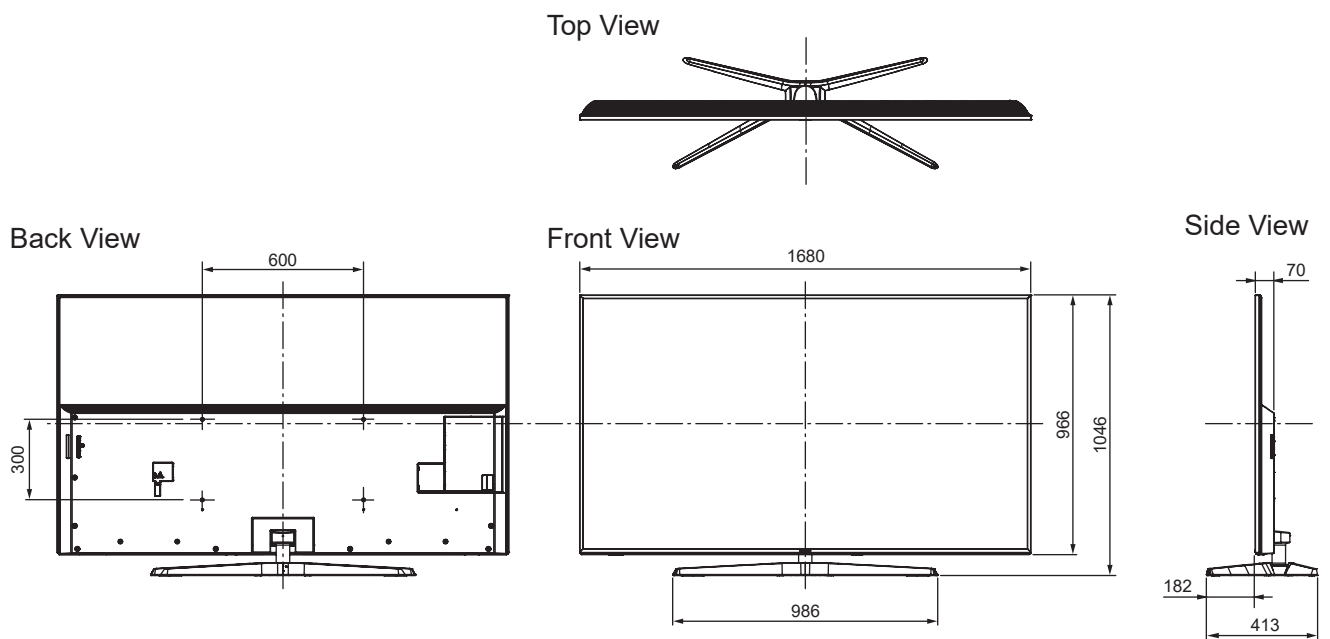

SPECIFICATIONS

Dimensions (W x H x D)	1 680 mm x 1 046 mm x 413 mm (With Pedestal)
	1 680 mm x 966 mm x 70 mm (TV only)
Mass	62.5 kg (With Pedestal) 54.0 kg (TV only)

DIMENSIONS

JACKS

Note:  
To make sure that the LED TV fits the cabinet properly when a high degree of precision is required, we recommend that you use the LED TV itself to make the necessary cabinet measurements. Panasonic cannot be responsible for inaccuracies in cabinet design or manufacture.

Specifications are subject to change without notice.  
Non-metric weights and measurements are approximate.