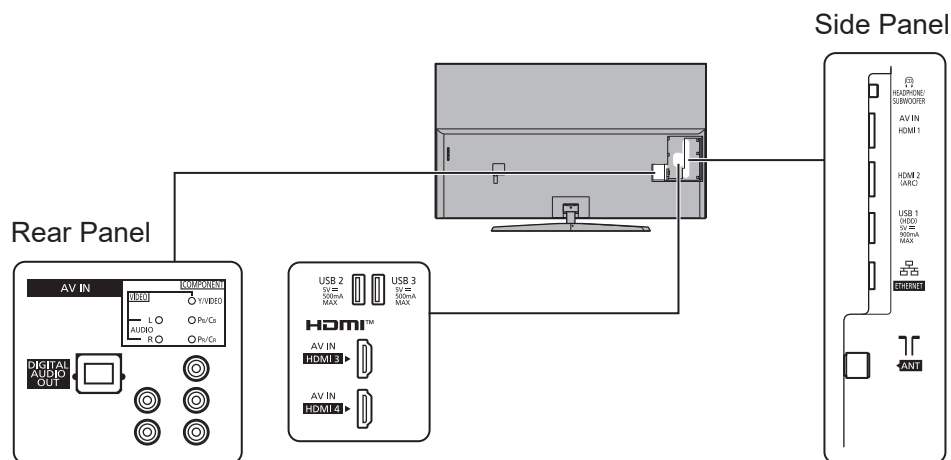

SPECIFICATIONS

Dimensions (W x H x D)	1 680 mm x 1 046 mm x 413 mm (With Pedestal)
	1 680 mm x 966 mm x 70 mm (TV only)
Mass	62.5 kg (With Pedestal) 54.0 kg (TV only)

DIMENSIONS

JACKS

Note:  
To make sure that the LED TV fits the cabinet properly when a high degree of precision is required, we recommend that you use the LED TV itself to make the necessary cabinet measurements. Panasonic cannot be responsible for inaccuracies in cabinet design or manufacture.