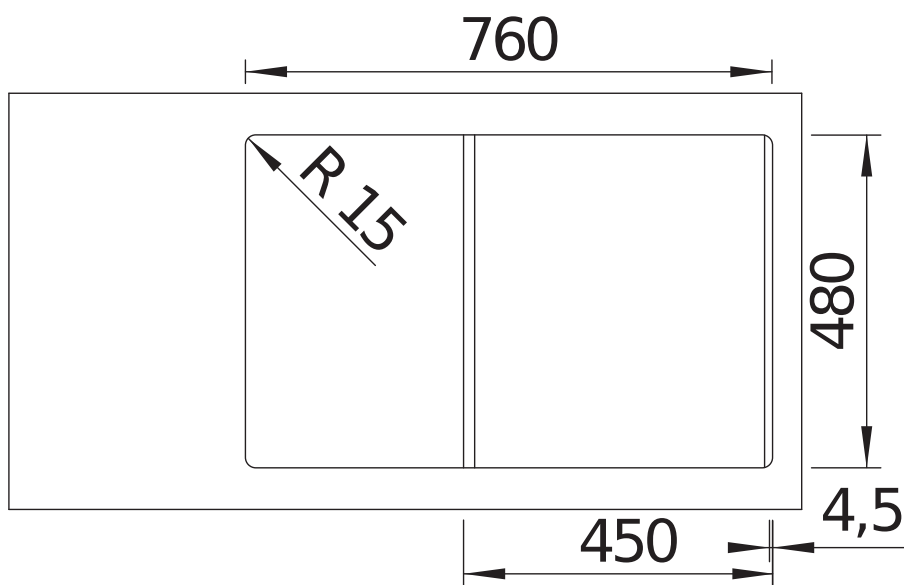

Colours

Available colours:

black

white

SILGRANIT black

Scope of supply

- foldable ADIRA grid
- waste kit
- 3 ½" InFino basket strainer with drain remote control (rotary switch)

Details

Top view

Cut-out

Front view

Side view