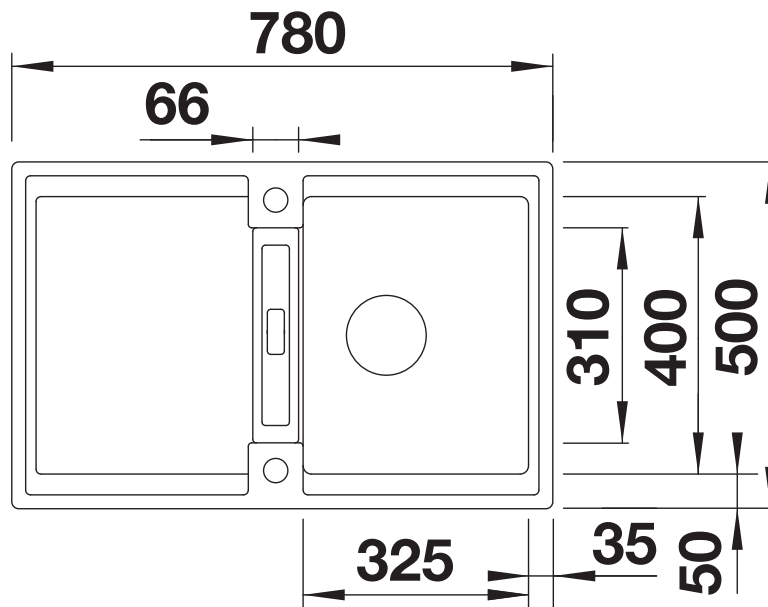

Colours

Available colours:

black

white

SILGRANIT black

Scope of supply

- foldable ADIRA grid
- waste kit
- 3 ½" InFino basket strainer with drain remote control (rotary switch)

Details

Top view

Cut-out

Front view

Side view