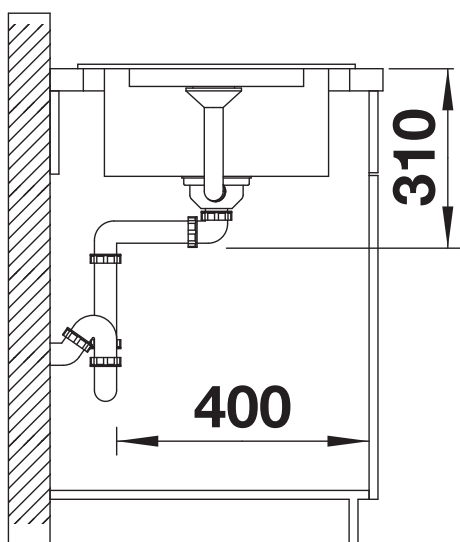

Colours

Available colours:

black

white

SILGRANIT black

Scope of supply

- foldable ADIRA grid
- waste kit
- 3 ½" InFino basket strainer with drain remote control (rotary switch)

Details

Top view

Cut-out

Front view

Side view