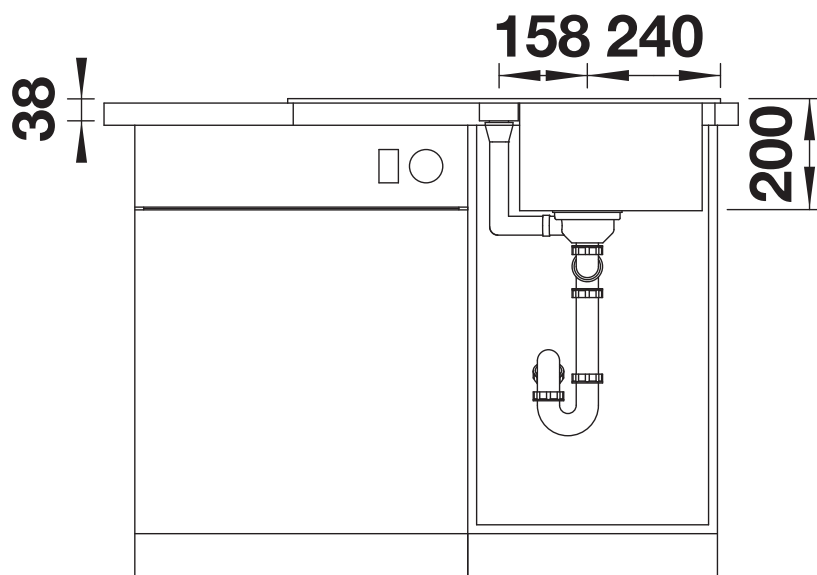

Colours

Available colours:

black

white

SILGRANIT black

Scope of supply

- foldable ADIRA grid
- waste kit
- 3 ½" InFino basket strainer with drain remote control (rotary switch)

Details

Top view

Cut-out

Front view

Side view