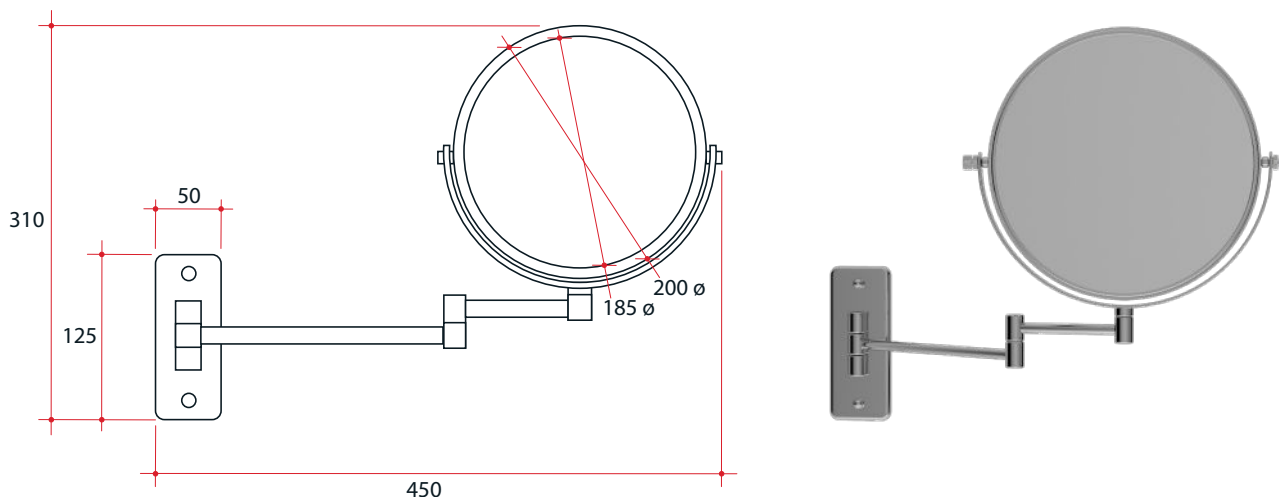

Ablaze Non-Lit Magnifying Mirror

Note: All dimensions are in millimetres (mm)
 Maximum distance from wall - 330mm
 Depth from wall when folded - 30mm
 Total width when folded - 250mm

Stock Code	Mirror Size (mm)	Unit Size (mm)	Finish
R18SM	185ø	W450 x H310	Chrome Plated

1 & 8x magnification

One year warranty

Double sided

Simple to retrofit

PLEASE NOTE: Specifications are for information purposes only. Whilst every effort has been made to ensure the product specifications are accurate, due to continuing product development and improvement, the specifications are subject to change. Specifications can be used to rough in and for timber supports in the wall however, we recommend no holes are drilled without having the product on site or verifying the details with the manufacturer. Thermogroup cannot be held liable or responsible for errors due to updated specifications.