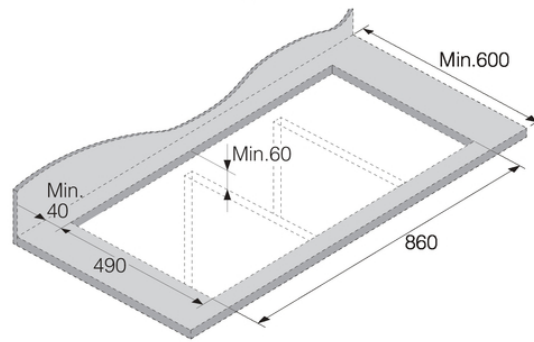

Interaction and control

- Control panel: SliderTouch, control at your fingertips

Design and integration

- Edges: Soft cut edges
- Min. niche width: 860 mm
- Width of niche size for installation max.: 862 mm
- Min. niche height: 68 mm
- Depth (incl. wall spacing): 490 mm
- Type of hob installation: Top & flush built-in installation

Dimensions

- Height: 52 mm
- Width: 900 mm
- Depth: 520 mm
- Net weight: 14.3 kg

Logistic information

- Packaging height: 135 mm
- Packaging width: 1077 mm
- Packaging depth: 684 mm
- Gross weight: 17 kg
- Product code: 745342
- EAN code: 3838782924989