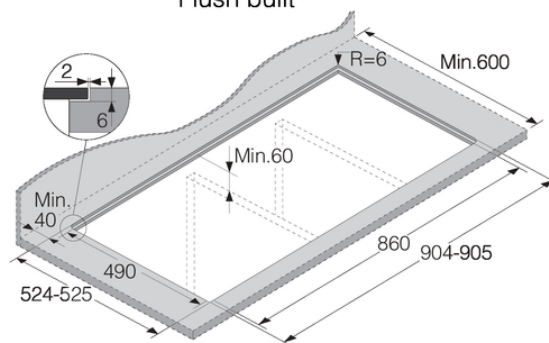

Interaction and control

- Control panel: SliderTouch, control at your fingertips

Design and integration

- Edges: Soft cut edges
- Min. niche width: 860 mm
- Width of niche size for installation max.: 862 mm
- Min. niche height: 68 mm
- Depth (incl. wall spacing): 490 mm
- Type of hob installation: Top & flush built-in installation

Dimensions

- Height: 52 mm
- Width: 900 mm
- Depth: 520 mm
- Net weight: 14.3 kg

Logistic information

- Packaging height: 135 mm
- Packaging width: 1077 mm
- Packaging depth: 684 mm
- Gross weight: 17 kg
- Product code: 745342
- EAN code: 3838782924989