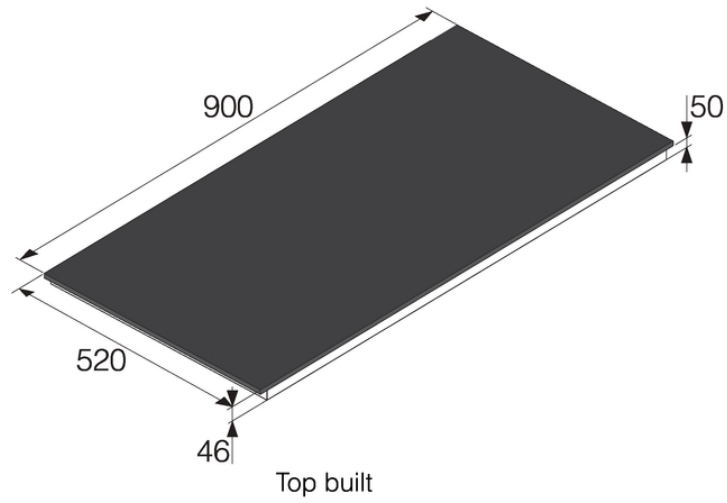

Interaction and control

- Control panel: SliderTouch, control at your fingertips

Design and integration

- Edges: Soft cut edges
- Min. niche width: 860 mm
- Width of niche size for installation max.: 862 mm
- Min. niche height: 68 mm
- Depth (incl. wall spacing): 490 mm
- Type of hob installation: Top & flush built-in installation

Dimensions

- Height: 52 mm
- Width: 900 mm
- Depth: 520 mm
- Net weight: 14.3 kg

Logistic information

- Packaging height: 135 mm
- Packaging width: 1077 mm
- Packaging depth: 684 mm
- Gross weight: 17 kg
- Product code: 745342
- EAN code: 3838782924989