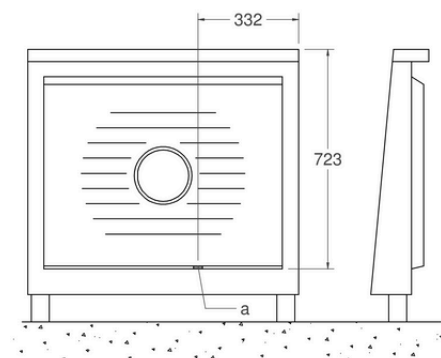

DIMENSIONS

FRONT VIEW

SIDE VIEW

LEG DETAILS

WORKTOP DETAILS

REAR VIEW

NOTE

InstDrw-NOTE141-Elettrico
InstDrw-NOTE142-Gas