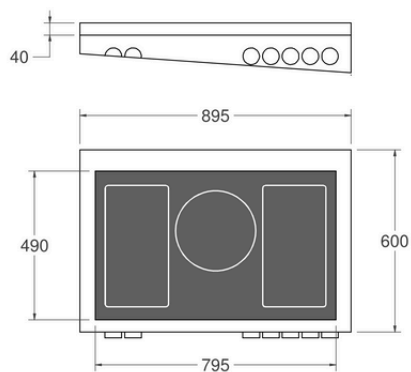

DIMENSIONS

FRONT VIEW

SIDE VIEW

LEG DETAILS

WORKTOP DETAILS

REAR VIEW

NOTE

InstDrw-NOTE141-Elettrico
InstDrw-NOTE142-Gas