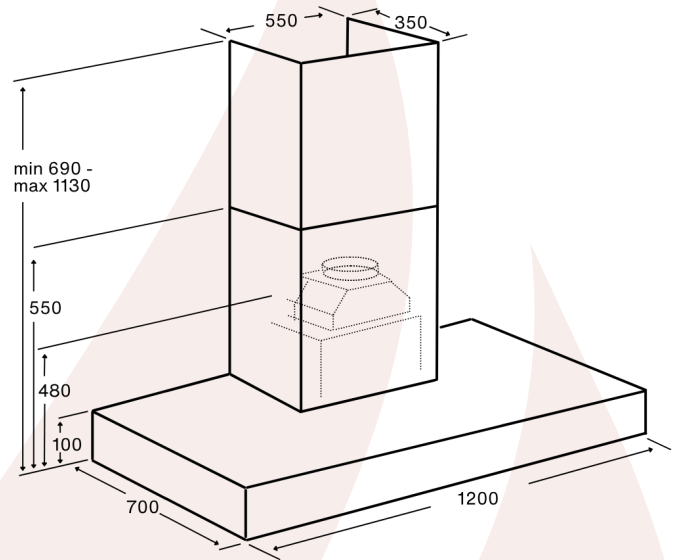

## Line Drawing

## Technical Information

EAN	9351116006976
Warranty	3 years
Country of Origin	Italy
Recommended Install Height	min 1200 - max 1600mm above cooking surface
Finish	316G marine stainless steel
Speed Settings	4
Filter Type	2 x 25mm baffle filters
Noise Level*	45dBA to 70dBA
Lighting	4 x 6W LEDs
Auto Shut Off	after 4 hours
Electrical Requirement	10AMP
Max Current W	564W
Motor Type	Twin Onboard green motors
Motor Extraction#	2000m <sup>3</sup> /h
Ducting Size	200mm diameter
Product Dimensions mm	W1200 x D700 x H690-1130
Nett Weight	51kg
Carton Dimensions mm	W1250 x D770 x H570
Gross Weight	55kg