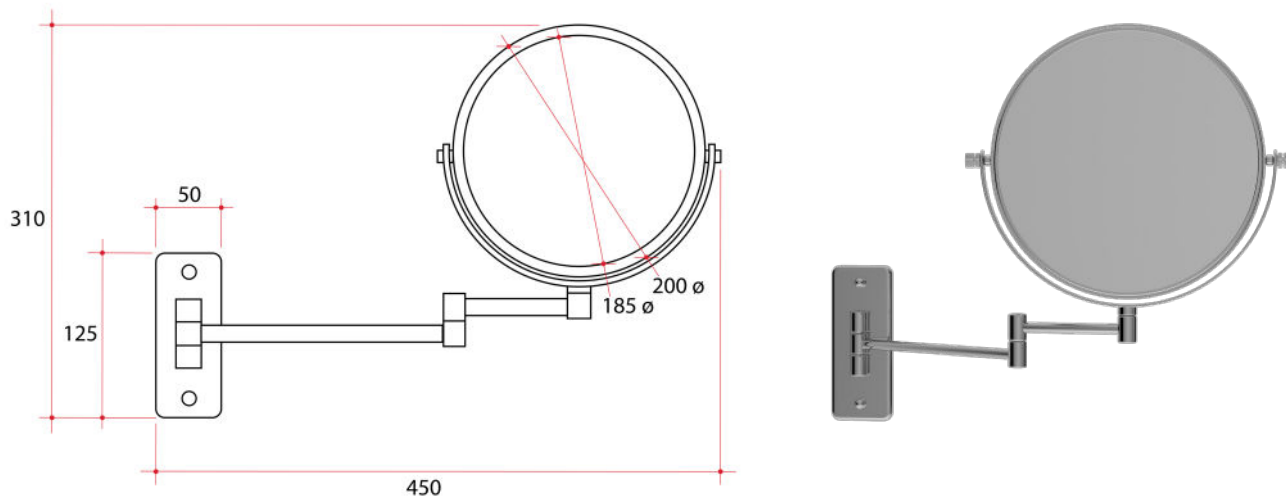

Ablaze Non-Lit Magnifying Mirror

Note: All dimensions are in millimetres (mm)
 Maximum distance from wall - 330mm
 Depth from wall when folded - 30mm
 Total width when folded - 250mm

Stock Code	Mirror Size (mm)	Unit Size (mm)	Finish
R10SM	125ø	W450 x H310	Chrome Plated

1 & 10x magnification

One year warranty

Double sided

Simple to retrofit

PLEASE NOTE: Specifications are for information purposes only. Whilst every effort has been made to ensure the product specifications are accurate, due to continuing product development and improvement, the specifications are subject to change. Specifications can be used to rough in and for timber supports in the wall however, we recommend no holes are drilled without having the product on site or verifying the details with the manufacturer. Thermogroup cannot be held liable or responsible for errors due to updated specifications.