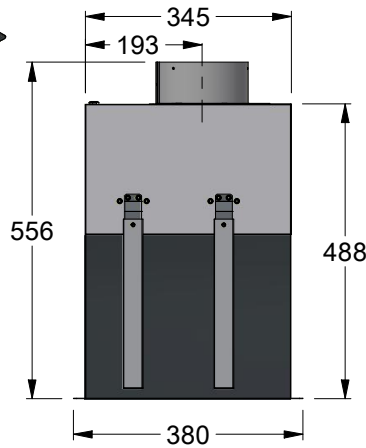

Base of rangehood powdercoated Matt Black

Model	BZIRH560-275-1	BZIRH860-275-1	Model	BZIRH560-275-1	BZIRH860-275-1
Body Width	560mm	860mm	Filter Size	514mm x 177mm	407mm x 177mm
Motor Box / Flue Width	535mm	835mm	Conversion Top/Back Back/Top	NO	NO
Motor Qty	1	1	Electrical Connection	10Amp Lead	10Amp Lead
LED Light	Cool	Cool	Minimum Height (H =)	N/A	N/A
Nightlight	NO	NO	Maximum Height (H =)	N/A	N/A
Light Qty	1	2	PowderKote® Available	N/A	N/A
Light Centres	Centre	407mm	All-thread Fixing Centres	N/A	N/A
Filter Qty	1	2	Corner Type	Radius	Radius
			Condari Pty Ltd.	Version: B 28/07/2025F	Page 1 of 3

Base of rangehood powdercoated Matt Black

Model	BZIRH860-275-2	BZIRH1130-275-2	Model	BZIRH860-275-2	BZIRH1130-275-2
Body Width	860mm	1130mm	Filter Size	407mm x 177mm	514mm x 177mm
Motor Box / Flue Width	835mm	1105mm	Conversion Top/Back Back/Top	NO	NO
Motor Qty	2	2	Electrical Connection	10Amp Lead	10Amp Lead
LED Light	Cool	Cool	Minimum Height (H =)	N/A	N/A
Nightlight	NO	NO	Maximum Height (H =)	N/A	N/A
Light Qty	2	2	PowderKote® Available All-thread Fixing Centres	N/A	N/A
Light Centres	407mm	569mm	Corner Type	Radius	Radius
Filter Qty	2	2			
			Condari Pty Ltd.	Version: B 28/07/2025F	Page 2 of 3

Base of rangehood powdercoated Matt Black

Model	BZIRH860-380-2	BZIRH1130-380-2	Model	BZIRH860-380-2	BZIRH1130-380-2
Body Width	860mm	1130mm	Filter Size	272mm x 272mm	272mm x 272mm
Motor Box / Flue Width	838mm	1110mm	Conversion Top/Back Back/Top	NO	NO
Motor Qty	2	2	Electrical Connection	10Amp Lead	10Amp Lead
LED Light	Cool	Cool	Minimum Height (H =)	N/A	N/A
Nightlight	NO	NO	Maximum Height (H =)	N/A	N/A
Light Qty	2	2	PowderKote® Available	N/A	N/A
Light Centres	430mm	545mm	All-thread Fixing Centres	N/A	N/A
Filter Qty	3	4	Corner Type	Radius	Radius
			Condari Pty Ltd.	Version: B 28/07/2025F	Page 3 of 3