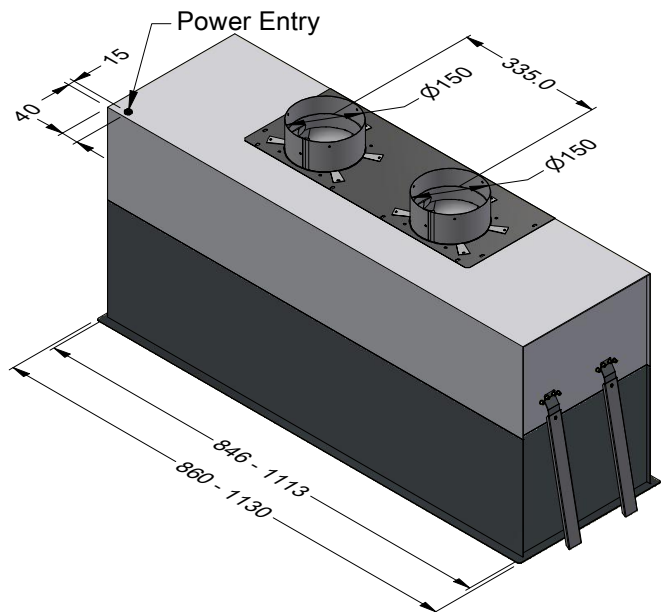

Base of rangehood powdercoated Matt Black

Model	BZIRH560-275-1	BZIRH860-275-1	Model	BZIRH560-275-1	BZIRH860-275-1
Body Width	560mm	860mm	Filter Size	514mm x 177mm	407mm x 177mm
Motor Box / Flue Width	535mm	835mm	Conversion Top/Back Back/Top	NO	NO
Motor Qty	1	1	Electrical Connection	10Amp Lead	10Amp Lead
LED Light	Cool	Cool	Minimum Height (H =)	N/A	N/A
Nightlight	NO	NO	Maximum Height (H =)	N/A	N/A
Light Qty	1	2	PowderKote® Available	N/A	N/A
Light Centres	Centre	407mm	All-thread Fixing Centres	N/A	N/A
Filter Qty	1	2	Corner Type	Radius	Radius
			Condari Pty Ltd.	Version: B 28/07/2025F	Page 1 of 3

Base of rangehood powdercoated Matt Black

Model	BZIRH860-275-2	BZIRH1130-275-2	Model	BZIRH860-275-2	BZIRH1130-275-2
Body Width	860mm	1130mm	Filter Size	407mm x 177mm	514mm x 177mm
Motor Box / Flue Width	835mm	1105mm	Conversion Top/Back Back/Top	NO	NO
Motor Qty	2	2	Electrical Connection	10Amp Lead	10Amp Lead
LED Light	Cool	Cool	Minimum Height (H =)	N/A	N/A
Nightlight	NO	NO	Maximum Height (H =)	N/A	N/A
Light Qty	2	2	PowderKote® Available All-thread Fixing Centres	N/A	N/A
Light Centres	407mm	569mm	Corner Type	Radius	Radius
Filter Qty	2	2			
			Condari Pty Ltd.	Version: B 28/07/2025F	Page 2 of 3

Base of rangehood powdercoated Matt Black

Model	BZIRH860-380-2	BZIRH1130-380-2	Model	BZIRH860-380-2	BZIRH1130-380-2
Body Width	860mm	1130mm	Filter Size	272mm x 272mm	272mm x 272mm
Motor Box / Flue Width	838mm	1110mm	Conversion Top/Back Back/Top	NO	NO
Motor Qty	2	2	Electrical Connection	10Amp Lead	10Amp Lead
LED Light	Cool	Cool	Minimum Height (H =)	N/A	N/A
Nightlight	NO	NO	Maximum Height (H =)	N/A	N/A
Light Qty	2	2	PowderKote® Available	N/A	N/A
Light Centres	430mm	545mm	All-thread Fixing Centres	N/A	N/A
Filter Qty	3	4	Corner Type	Radius	Radius
			Condari Pty Ltd.	Version: B 28/07/2025F	Page 3 of 3