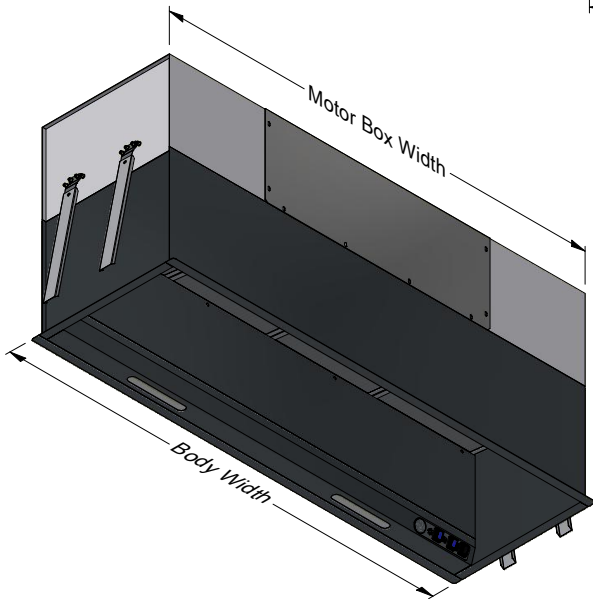

Base of rangehood powdercoated Matt Black

Model	BZIRH560-275-1	BZIRH860-275-1	Model	BZIRH560-275-1	BZIRH860-275-1
Body Width	560mm	860mm	Filter Size	514mm x 177mm	407mm x 177mm
Motor Box / Flue Width	535mm	835mm	Conversion Top/Back Back/Top	NO	NO
Motor Qty	1	1	Electrical Connection	10Amp Lead	10Amp Lead
LED Light	Cool	Cool	Minimum Height (H =)	N/A	N/A
Nightlight	NO	NO	Maximum Height (H =)	N/A	N/A
Light Qty	1	2	PowderKote® Available	N/A	N/A
Light Centres	Centre	407mm	All-thread Fixing Centres	N/A	N/A
Filter Qty	1	2	Corner Type	Radius	Radius
			Condari Pty Ltd.	Version: B 28/07/2025F	Page 1 of 3

Base of rangehood powdercoated Matt Black

Model	BZIRH860-275-2	BZIRH1130-275-2	Model	BZIRH860-275-2	BZIRH1130-275-2
Body Width	860mm	1130mm	Filter Size	407mm x 177mm	514mm x 177mm
Motor Box / Flue Width	835mm	1105mm	Conversion Top/Back Back/Top	NO	NO
Motor Qty	2	2	Electrical Connection	10Amp Lead	10Amp Lead
LED Light	Cool	Cool	Minimum Height (H =)	N/A	N/A
Nightlight	NO	NO	Maximum Height (H =)	N/A	N/A
Light Qty	2	2	PowderKote® Available All-thread Fixing Centres	N/A	N/A
Light Centres	407mm	569mm	Corner Type	Radius	Radius
Filter Qty	2	2			
			Condari Pty Ltd.	Version: B 28/07/2025F	Page 2 of 3

Base of rangehood powdercoated Matt Black

Model	BZIRH860-380-2	BZIRH1130-380-2	Model	BZIRH860-380-2	BZIRH1130-380-2
Body Width	860mm	1130mm	Filter Size	272mm x 272mm	272mm x 272mm
Motor Box / Flue Width	838mm	1110mm	Conversion Top/Back Back/Top	NO	NO
Motor Qty	2	2	Electrical Connection	10Amp Lead	10Amp Lead
LED Light	Cool	Cool	Minimum Height (H =)	N/A	N/A
Nightlight	NO	NO	Maximum Height (H =)	N/A	N/A
Light Qty	2	2	PowderKote® Available	N/A	N/A
Light Centres	430mm	545mm	All-thread Fixing Centres	N/A	N/A
Filter Qty	3	4	Corner Type	Radius	Radius
			Condari Pty Ltd.	Version: B 28/07/2025F	Page 3 of 3