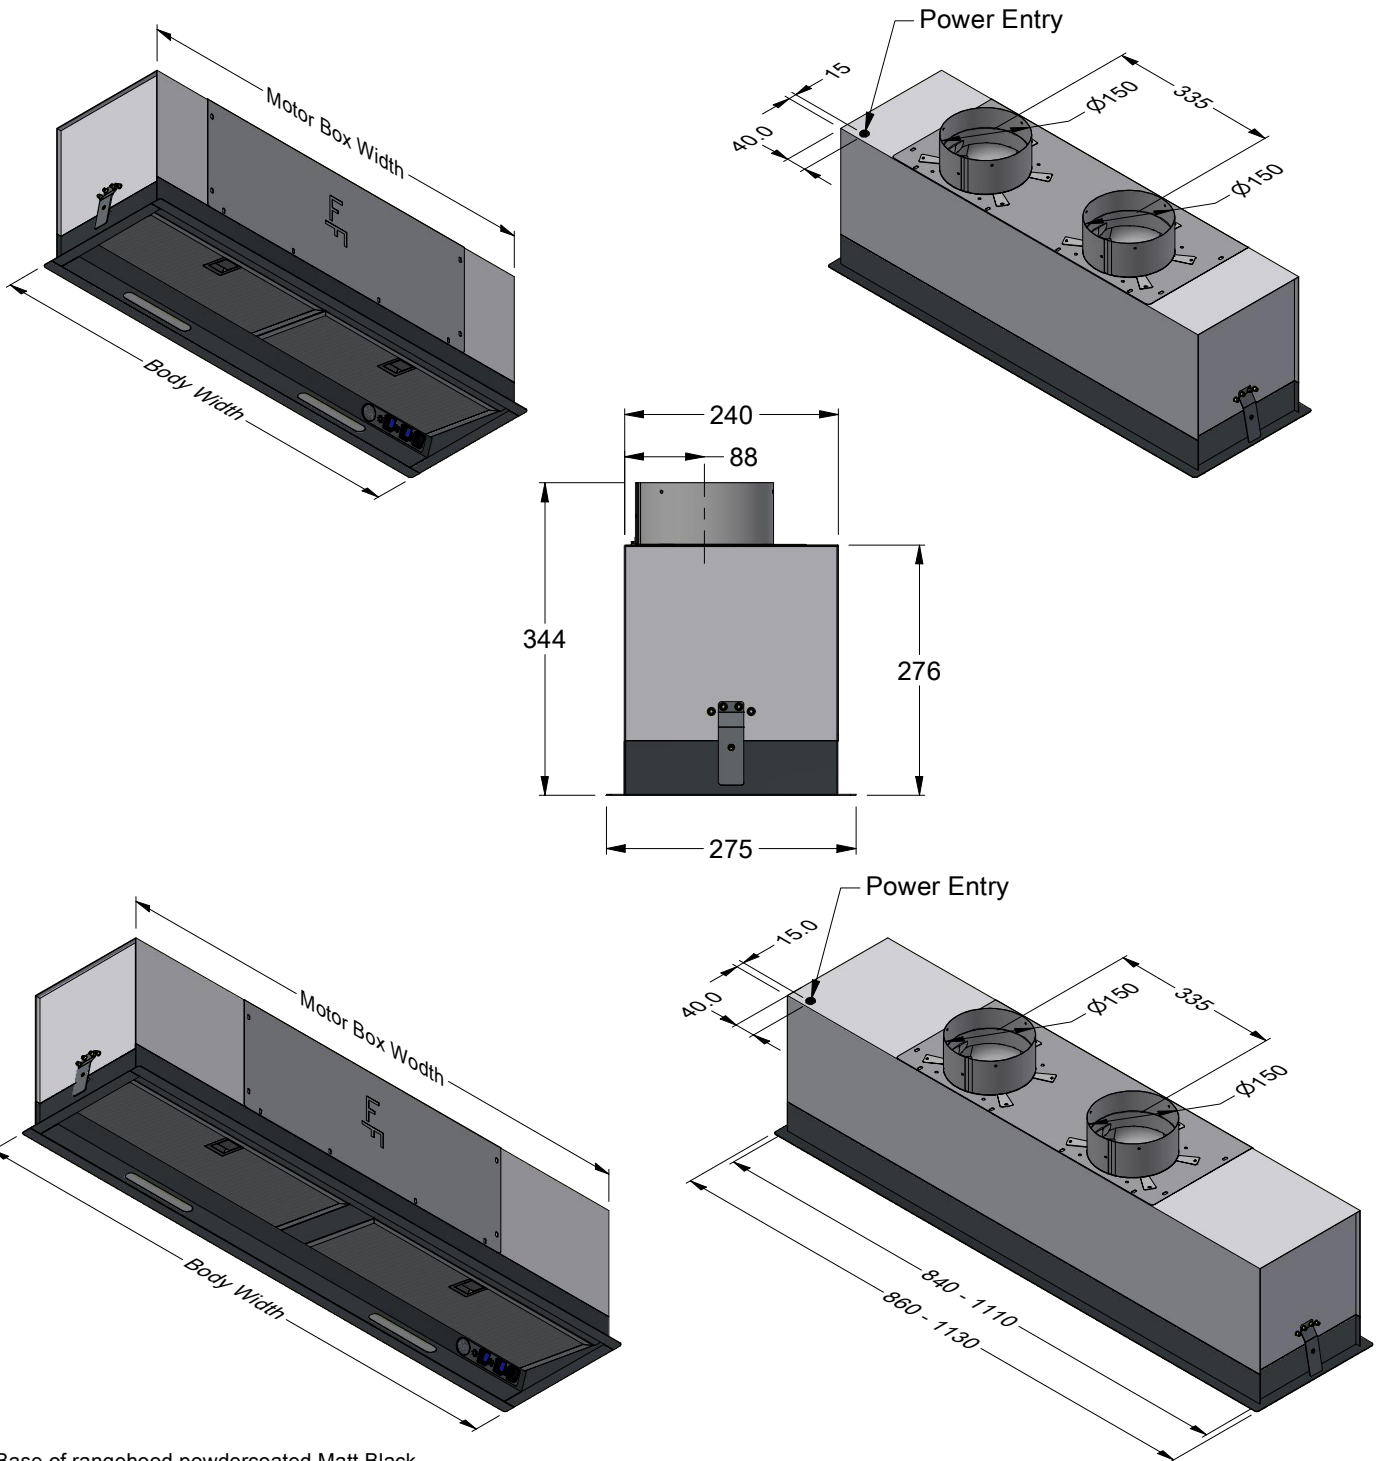

Base of rangehood powdercoated Matt Black

Model	BZIRH560-275-1	BZIRH860-275-1	Model	BZIRH560-275-1	BZIRH860-275-1
Body Width	560mm	860mm	Filter Size	514mm x 177mm	407mm x 177mm
Motor Box / Flue Width	535mm	835mm	Conversion Top/Back Back/Top	NO	NO
Motor Qty	1	1	Electrical Connection	10Amp Lead	10Amp Lead
LED Light	Cool	Cool	Minimum Height (H =)	N/A	N/A
Nightlight	NO	NO	Maximum Height (H =)	N/A	N/A
Light Qty	1	2	PowderKote® Available	N/A	N/A
Light Centres	Centre	407mm	All-thread Fixing Centres	N/A	N/A
Filter Qty	1	2	Corner Type	Radius	Radius
			Condari Pty Ltd.	Version: B 28/07/2025F	Page 1 of 3

Base of rangehood powdercoated Matt Black

Model	BZIRH860-275-2	BZIRH1130-275-2	Model	BZIRH860-275-2	BZIRH1130-275-2
Body Width	860mm	1130mm	Filter Size	407mm x 177mm	514mm x 177mm
Motor Box / Flue Width	835mm	1105mm	Conversion Top/Back Back/Top	NO	NO
Motor Qty	2	2	Electrical Connection	10Amp Lead	10Amp Lead
LED Light	Cool	Cool	Minimum Height (H =)	N/A	N/A
Nightlight	NO	NO	Maximum Height (H =)	N/A	N/A
Light Qty	2	2	PowderKote® Available All-thread Fixing Centres	N/A	N/A
Light Centres	407mm	569mm	Corner Type	Radius	Radius
Filter Qty	2	2			
			Condari Pty Ltd.	Version: B 28/07/2025F	Page 2 of 3

Base of rangehood powdercoated Matt Black

Model	BZIRH860-380-2	BZIRH1130-380-2	Model	BZIRH860-380-2	BZIRH1130-380-2
Body Width	860mm	1130mm	Filter Size	272mm x 272mm	272mm x 272mm
Motor Box / Flue Width	838mm	1110mm	Conversion Top/Back Back/Top	NO	NO
Motor Qty	2	2	Electrical Connection	10Amp Lead	10Amp Lead
LED Light	Cool	Cool	Minimum Height (H =)	N/A	N/A
Nightlight	NO	NO	Maximum Height (H =)	N/A	N/A
Light Qty	2	2	PowderKote® Available	N/A	N/A
Light Centres	430mm	545mm	All-thread Fixing Centres	N/A	N/A
Filter Qty	3	4	Corner Type	Radius	Radius
			Condari Pty Ltd.	Version: B 28/07/2025F	Page 3 of 3