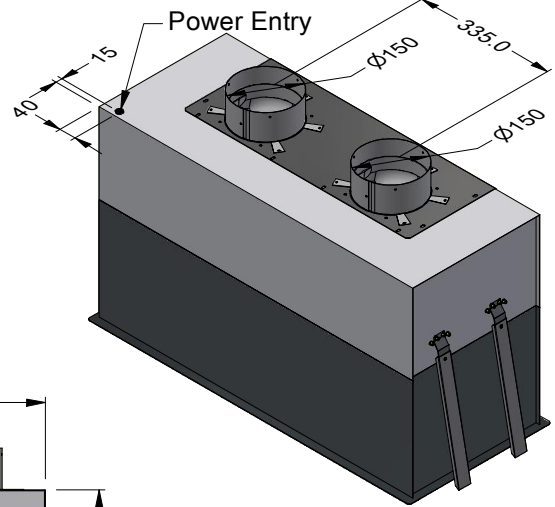

Base of rangehood powdercoated Matt Black

Model	BZIRH560-275-1	BZIRH860-275-1	Model	BZIRH560-275-1	BZIRH860-275-1
Body Width	560mm	860mm	Filter Size	514mm x 177mm	407mm x 177mm
Motor Box / Flue Width	535mm	835mm	Conversion Top/Back Back/Top	NO	NO
Motor Qty	1	1	Electrical Connection	10Amp Lead	10Amp Lead
LED Light	Cool	Cool	Minimum Height (H =)	N/A	N/A
Nightlight	NO	NO	Maximum Height (H =)	N/A	N/A
Light Qty	1	2	PowderKote® Available	N/A	N/A
Light Centres	Centre	407mm	All-thread Fixing Centres	N/A	N/A
Filter Qty	1	2	Corner Type	Radius	Radius
			Condari Pty Ltd.	Version: B 28/07/2025F	Page 1 of 3

Base of rangehood powdercoated Matt Black

Model	BZIRH860-275-2	BZIRH1130-275-2	Model	BZIRH860-275-2	BZIRH1130-275-2
Body Width	860mm	1130mm	Filter Size	407mm x 177mm	514mm x 177mm
Motor Box / Flue Width	835mm	1105mm	Conversion Top/Back Back/Top	NO	NO
Motor Qty	2	2	Electrical Connection	10Amp Lead	10Amp Lead
LED Light	Cool	Cool	Minimum Height (H =)	N/A	N/A
Nightlight	NO	NO	Maximum Height (H =)	N/A	N/A
Light Qty	2	2	PowderKote® Available All-thread Fixing Centres	N/A	N/A
Light Centres	407mm	569mm	Corner Type	Radius	Radius
Filter Qty	2	2			
			Condari Pty Ltd.	Version: B 28/07/2025F	Page 2 of 3

Base of rangehood powdercoated Matt Black

Model	BZIRH860-380-2	BZIRH1130-380-2	Model	BZIRH860-380-2	BZIRH1130-380-2
Body Width	860mm	1130mm	Filter Size	272mm x 272mm	272mm x 272mm
Motor Box / Flue Width	838mm	1110mm	Conversion Top/Back Back/Top	NO	NO
Motor Qty	2	2	Electrical Connection	10Amp Lead	10Amp Lead
LED Light	Cool	Cool	Minimum Height (H =)	N/A	N/A
Nightlight	NO	NO	Maximum Height (H =)	N/A	N/A
Light Qty	2	2	PowderKote® Available	N/A	N/A
Light Centres	430mm	545mm	All-thread Fixing Centres	N/A	N/A
Filter Qty	3	4	Corner Type	Radius	Radius
			Condari Pty Ltd.	Version: B 28/07/2025F	Page 3 of 3