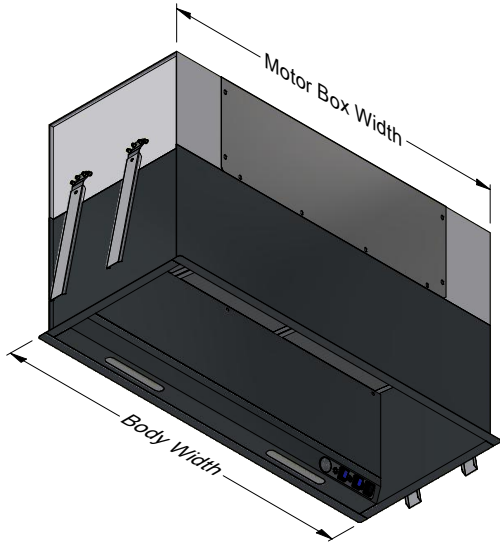

Base of rangehood powdercoated Matt Black

Model	BZIRH560-275-1	BZIRH860-275-1	Model	BZIRH560-275-1	BZIRH860-275-1
Body Width	560mm	860mm	Filter Size	514mm x 177mm	407mm x 177mm
Motor Box / Flue Width	535mm	835mm	Conversion Top/Back Back/Top	NO	NO
Motor Qty	1	1	Electrical Connection	10Amp Lead	10Amp Lead
LED Light	Cool	Cool	Minimum Height (H =)	N/A	N/A
Nightlight	NO	NO	Maximum Height (H =)	N/A	N/A
Light Qty	1	2	PowderKote® Available	N/A	N/A
Light Centres	Centre	407mm	All-thread Fixing Centres	N/A	N/A
Filter Qty	1	2	Corner Type	Radius	Radius
			Condari Pty Ltd.	Version: B 28/07/2025F	Page 1 of 3

Base of rangehood powdercoated Matt Black

Model	BZIRH860-275-2	BZIRH1130-275-2	Model	BZIRH860-275-2	BZIRH1130-275-2
Body Width	860mm	1130mm	Filter Size	407mm x 177mm	514mm x 177mm
Motor Box / Flue Width	835mm	1105mm	Conversion Top/Back Back/Top	NO	NO
Motor Qty	2	2	Electrical Connection	10Amp Lead	10Amp Lead
LED Light	Cool	Cool	Minimum Height (H =)	N/A	N/A
Nightlight	NO	NO	Maximum Height (H =)	N/A	N/A
Light Qty	2	2	PowderKote® Available All-thread Fixing Centres	N/A	N/A
Light Centres	407mm	569mm	Corner Type	Radius	Radius
Filter Qty	2	2			
			Condari Pty Ltd.	Version: B 28/07/2025F	Page 2 of 3

Base of rangehood powdercoated Matt Black

Model	BZIRH860-380-2	BZIRH1130-380-2	Model	BZIRH860-380-2	BZIRH1130-380-2
Body Width	860mm	1130mm	Filter Size	272mm x 272mm	272mm x 272mm
Motor Box / Flue Width	838mm	1110mm	Conversion Top/Back Back/Top	NO	NO
Motor Qty	2	2	Electrical Connection	10Amp Lead	10Amp Lead
LED Light	Cool	Cool	Minimum Height (H =)	N/A	N/A
Nightlight	NO	NO	Maximum Height (H =)	N/A	N/A
Light Qty	2	2	PowderKote® Available	N/A	N/A
Light Centres	430mm	545mm	All-thread Fixing Centres	N/A	N/A
Filter Qty	3	4	Corner Type	Radius	Radius
			Condari Pty Ltd.	Version: B 28/07/2025F	Page 3 of 3