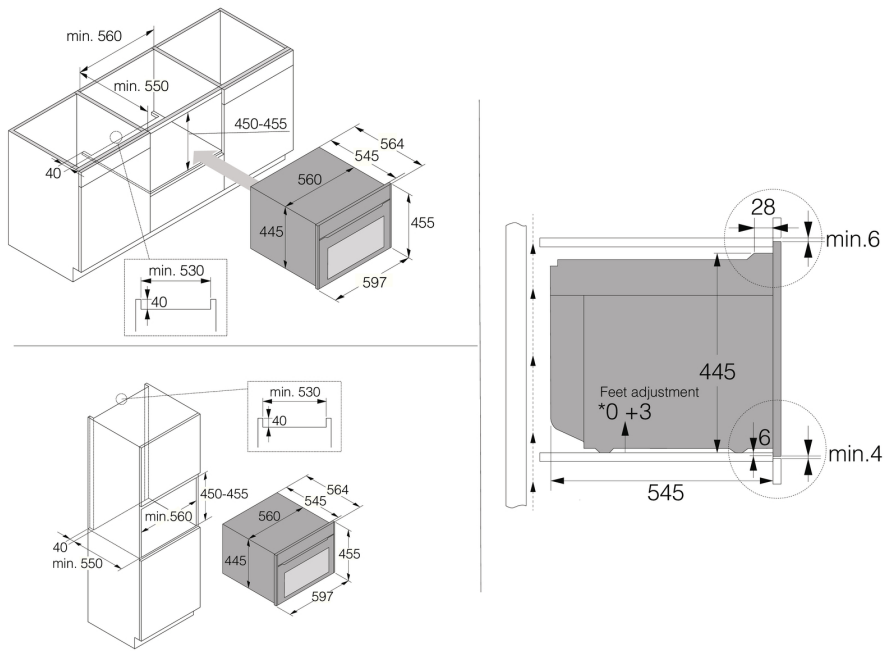

### Design and integration

- Door material: Ceramic glass
- Colour of the product: Graphite black
- Support feet: 4 fixed feet
- Min. niche width: 560 mm
- Min. niche height: 450 mm
- Depth (incl. wall spacing): 550 mm

### Dimensions

- Height: 458 mm
- Width: 597 mm
- Depth: 564 mm
- Length of electrical cord: 2000 mm
- Net weight: 34.8 kg

### Logistic information

- Packaging height: 520 mm
- Packaging width: 640 mm
- Packaging depth: 695 mm
- Gross weight: 37.7 kg
- Product code: 746276
- EAN code: 3838782996290

BQ24 Flame 45cm non-pyro