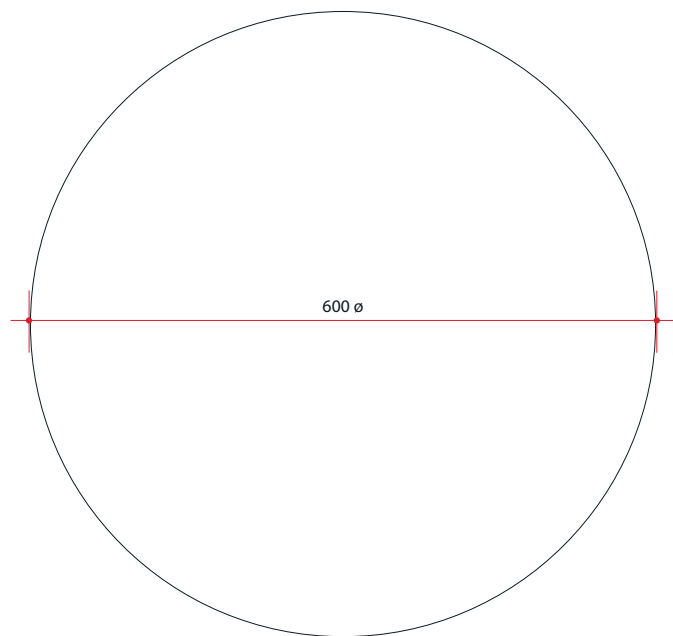

**Ablaze Kent Frameless Mirror**  
Round 18mm Bevel Edge Mirror

Note: All dimensions are in millimetres (mm)

Stock Code	Mirror Size (mm)	Shape	Edge
KR5050GT	500 ø x 5	Round	18mm Bevel

**5mm thick mirror**