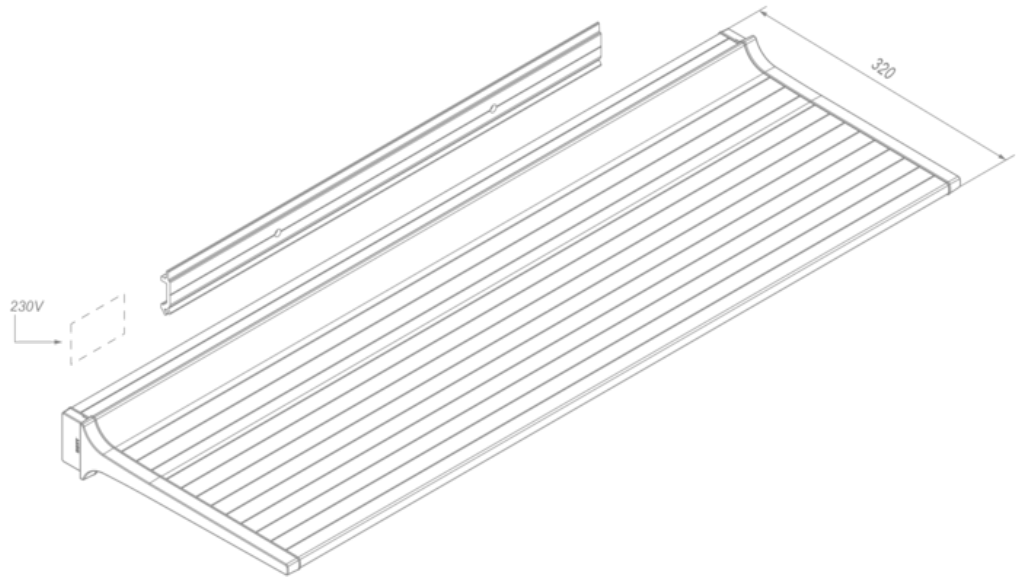

Shelf 940 ~ 3040
Shelf Pro 1240 ~ 3040