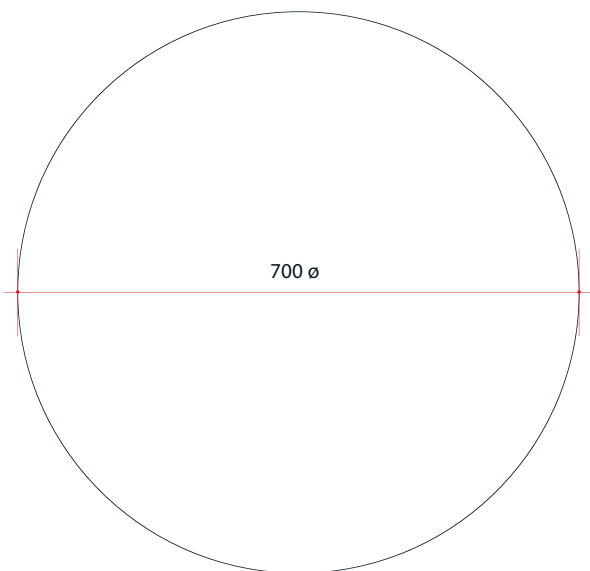

Ablaze Rio Frameless Mirror
Round Polished Edge Mirror

Note: All dimensions are in millimetres (mm)

Stock Code	Mirror Size (mm)	Shape	Edge
RR7070GT	700 ø x 5	Round	Polished Edge

Safety backing film

Copper-free mirror