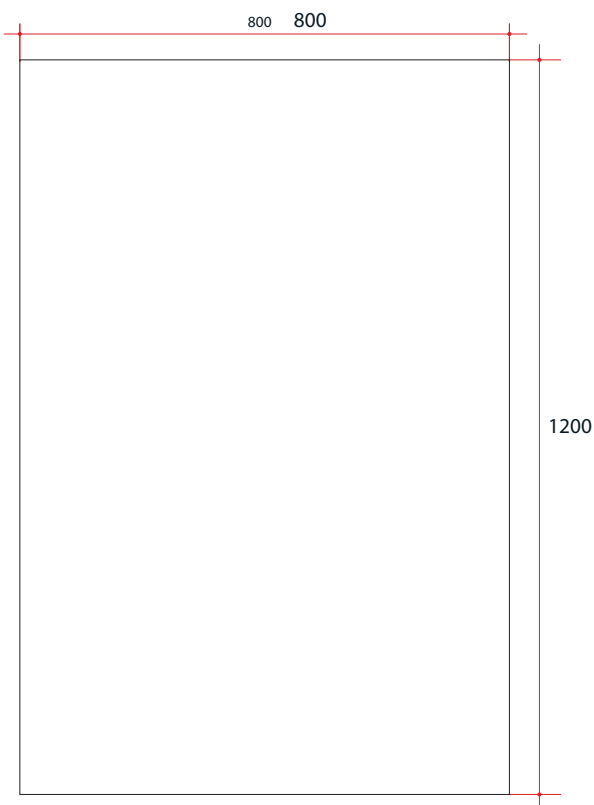

**Ablaze Jackson Frameless Mirror**  
Rectangle Polished Edge Mirror

Note: All dimensions are in millimetres (mm)

Stock Code	Mirror Size (mm)	Shape	Edge
JS1280GT	1200 x 800 x 5	Rectangle	Polished Edge

**Portrait or landscape mounting**