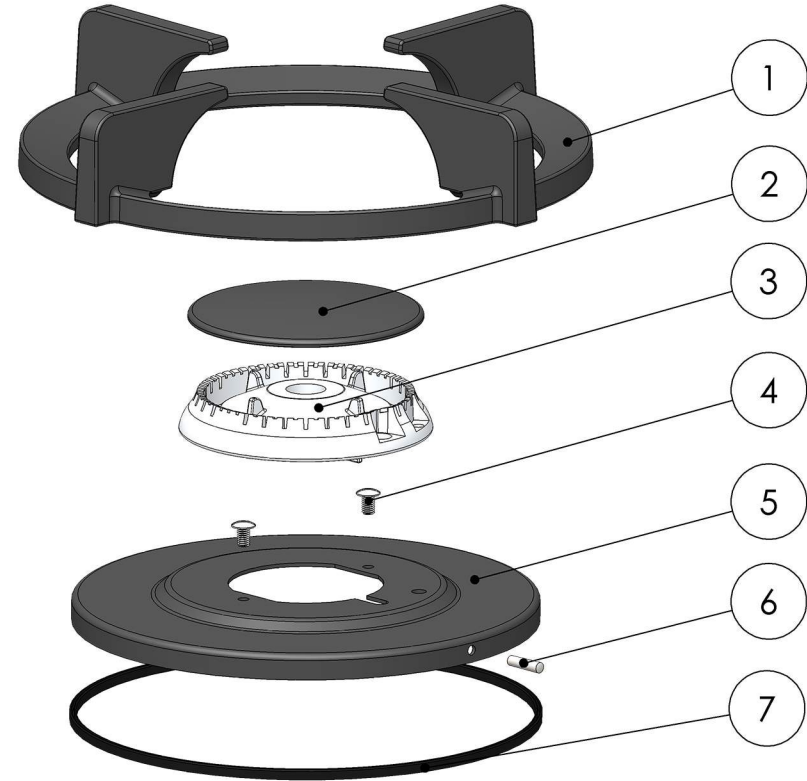

# PITT

COOKING

Reference Number	Component number	Description	Amount
1	30.08.005	Burner top 5kW	2
2	30.08.003	Burner top 3kW	1
3	30.08.002	Burner top 2kW	1
4	02.00.021	Alu. heat conductor for Dempo XL	1
5	13.00.001	Control knob + sealing scale	4

# 30.08.005 - Burner top 5kW

**PITT**  
COOKING

Reference Number	Component number	Description	Material
1	10.00.003	Pan support PITT cooking 5kW	Enamelled cast iron
2	04.04.006	Flame spreader 5kW (shell)	Enamelled cast iron
3	04.04.005	Flame spreader 5kW (big ring)	Enamelled cast iron
4	04.02.005	Flame distributor 5kW (aluminum)	Aluminum
5	14.04.001	Buffer bolt with saw cut A2 M4x8	Stainless steel
6	11.00.005	Heat shield enameled 5kW	Enamelled steel
7	14.11.001	Conical fixation pin for pan support	Stainless teel
8	12.00.003	Silicone ring 5kW	Silicone

# 30.08.003 - Burner top 3kW

**PITT**  
COOKING

Reference Number	Component number	Description	Material
1	10.00.001	Pan support PITT cooking 2&3kW	Enamelled cast iron
2	04.04.003	Flame spreader 3kW (shell)	Enamelled cast iron
3	04.02.003	Flame distributor 3kW (aluminum)	Aluminum
4	14.04.001	Buffer bolt with saw cut A2 M4x8	Stainless steel
5	11.00.003	Heat shield enameled 3kW	Enamelled steel
6	14.11.001	Conical fixation pin for pan support	Stainless steel
7	12.00.001	Silicone ring 2&3kW	Silicone

# 30.08.002 - Burner top 2kW

Reference Number	Component number	Description	Material
1	10.00.001	Pan support PITT cooking 2&3kW	Enamelled cast iron
2	04.04.002	Flame spreader 2kW (shell)	Enamelled cast iron
3	04.02.002	Flame distributor 2kW (aluminum)	Aluminum
4	14.04.001	Buffer bolt with saw cut A2 M4x8	Stainless steel
5	11.00.002	Heat shield enameled 2kW	Enamelled steel
6	14.11.001	Conical fixation pin for pan support	Stainless steel
7	12.00.001	Silicone ring 2&3kW	Silicone