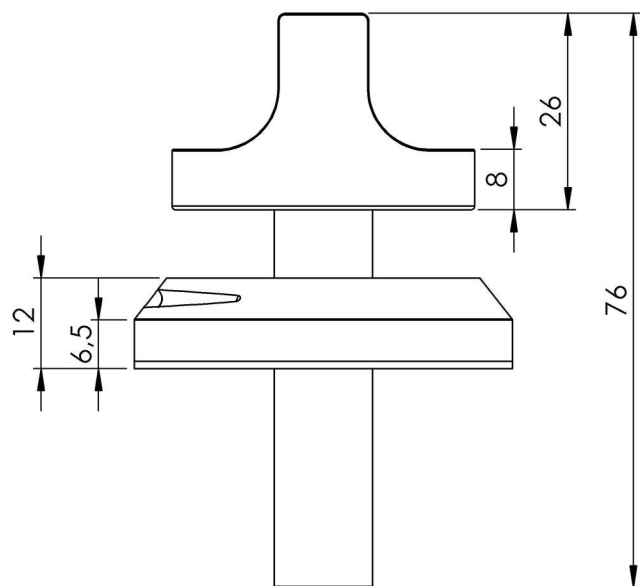

# 30.08.005 - Burner top 5kW

**PITT**  
COOKING

Reference Number	Component number	Description	Material
1	10.00.003	Pan support PITT cooking 5kW	Enamelled cast iron
2	04.04.006	Flame spreader 5kW (shell)	Enamelled cast iron
3	04.04.005	Flame spreader 5kW (big ring)	Enamelled cast iron
4	04.02.005	Flame distributor 5kW (aluminum)	Aluminum
5	14.04.001	Buffer bolt with saw cut A2 M4x8	Stainless steel
6	11.00.005	Heat shield enameled 5kW	Enamelled steel
7	14.11.001	Conical fixation pin for pan support	Stainless teel
8	12.00.003	Silicone ring 5kW	Silicone

# 30.08.003 - Burner top 3kW

**PITT**  
COOKING

Reference Number	Component number	Description	Material
1	10.00.001	Pan support PITT cooking 2&3kW	Enamelled cast iron
2	04.04.003	Flame spreader 3kW (shell)	Enamelled cast iron
3	04.02.003	Flame distributor 3kW (aluminum)	Aluminum
4	14.04.001	Buffer bolt with saw cut A2 M4x8	Stainless steel
5	11.00.003	Heat shield enameled 3kW	Enamelled steel
6	14.11.001	Conical fixation pin for pan support	Stainless steel
7	12.00.001	Silicone ring 2&3kW	Silicone

# 30.08.002 - Burner top 2kW

Reference Number	Component number	Description	Material
1	10.00.001	Pan support PITT cooking 2&3kW	Enamelled cast iron
2	04.04.002	Flame spreader 2kW (shell)	Enamelled cast iron
3	04.02.002	Flame distributor 2kW (aluminum)	Aluminum
4	14.04.001	Buffer bolt with saw cut A2 M4x8	Stainless steel
5	11.00.002	Heat shield enameled 2kW	Enamelled steel
6	14.11.001	Conical fixation pin for pan support	Stainless steel
7	12.00.001	Silicone ring 2&3kW	Silicone

# 13.00.001 - Control knob + sealing scale

Reference Number	Component number	Description	Material
1	13.00.005	Control knob	Anodized aluminum & brass
2	13.00.003	Sealing scale	Anodized aluminum
3	18.03.001	Adhesive strip	-