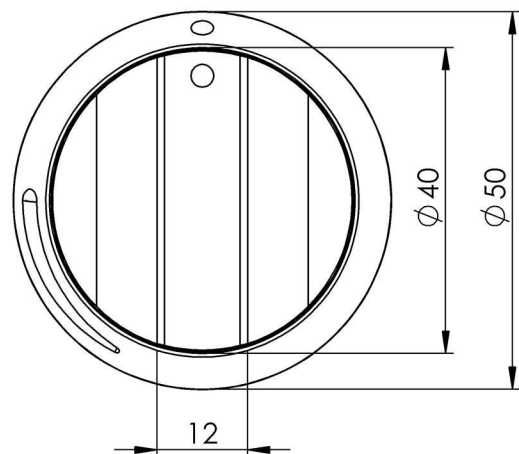

# 30.08.005 - Burner top 5kW

**PITT**  
COOKING

Reference Number	Component number	Description	Material
1	10.00.003	Pan support PITT cooking 5kW	Enamelled cast iron
2	04.04.006	Flame spreader 5kW (shell)	Enamelled cast iron
3	04.04.005	Flame spreader 5kW (big ring)	Enamelled cast iron
4	04.02.005	Flame distributor 5kW (aluminum)	Aluminum
5	14.04.001	Buffer bolt with saw cut A2 M4x8	Stainless steel
6	11.00.005	Heat shield enameled 5kW	Enamelled steel
7	14.11.001	Conical fixation pin for pan support	Stainless teel
8	12.00.003	Silicone ring 5kW	Silicone

# 30.08.003 - Burner top 3kW

**PITT**  
COOKING

Reference Number	Component number	Description	Material
1	10.00.001	Pan support PITT cooking 2&3kW	Enamelled cast iron
2	04.04.003	Flame spreader 3kW (shell)	Enamelled cast iron
3	04.02.003	Flame distributor 3kW (aluminum)	Aluminum
4	14.04.001	Buffer bolt with saw cut A2 M4x8	Stainless steel
5	11.00.003	Heat shield enameled 3kW	Enamelled steel
6	14.11.001	Conical fixation pin for pan support	Stainless steel
7	12.00.001	Silicone ring 2&3kW	Silicone

# 30.08.002 - Burner top 2kW

Reference Number	Component number	Description	Material
1	10.00.001	Pan support PITT cooking 2&3kW	Enamelled cast iron
2	04.04.002	Flame spreader 2kW (shell)	Enamelled cast iron
3	04.02.002	Flame distributor 2kW (aluminum)	Aluminum
4	14.04.001	Buffer bolt with saw cut A2 M4x8	Stainless steel
5	11.00.002	Heat shield enameled 2kW	Enamelled steel
6	14.11.001	Conical fixation pin for pan support	Stainless steel
7	12.00.001	Silicone ring 2&3kW	Silicone

# 13.00.001 - Control knob + sealing scale

Reference Number	Component number	Description	Material
1	13.00.005	Control knob	Anodized aluminum & brass
2	13.00.003	Sealing scale	Anodized aluminum
3	18.03.001	Adhesive strip	-