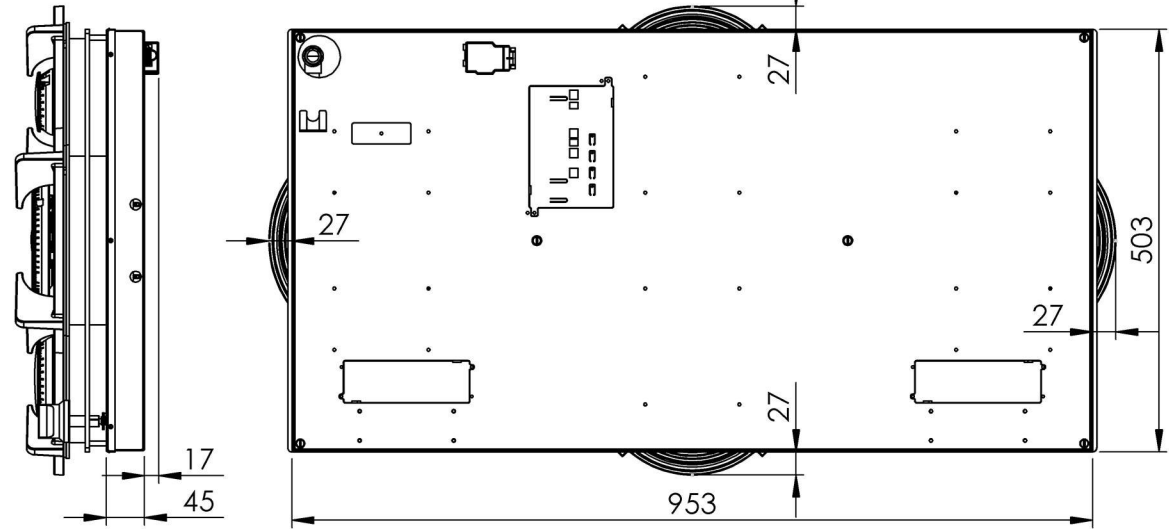

# PITT

COOKING

Reference Number	Component number	Description	Amount
1	30.08.005	Burner top 5kW	2
2	30.08.003	Burner top 3kW	1
3	30.08.002	Burner top 2kW	1
4	02.00.021	Alu. heat conductor for Dempo XL	1
5	13.00.001	Control knob + sealing scale	4

# 30.08.005 - Burner top 5kW

**PITT**  
COOKING

Reference Number	Component number	Description	Material
1	10.00.003	Pan support PITT cooking 5kW	Enamelled cast iron
2	04.04.006	Flame spreader 5kW (shell)	Enamelled cast iron
3	04.04.005	Flame spreader 5kW (big ring)	Enamelled cast iron
4	04.02.005	Flame distributor 5kW (aluminum)	Aluminum
5	14.04.001	Buffer bolt with saw cut A2 M4x8	Stainless steel
6	11.00.005	Heat shield enameled 5kW	Enamelled steel
7	14.11.001	Conical fixation pin for pan support	Stainless teel
8	12.00.003	Silicone ring 5kW	Silicone