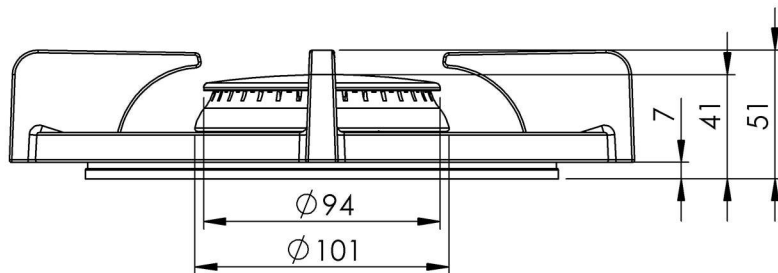

# PITT

COOKING

Reference Number	Component number	Description	Amount
1	30.08.005	Burner top 5kW	2
2	30.08.003	Burner top 3kW	1
3	30.08.002	Burner top 2kW	1
4	02.00.021	Alu. heat conductor for Dempo XL	1
5	13.00.001	Control knob + sealing scale	4

# 30.08.005 - Burner top 5kW

**PITT**  
COOKING

Reference Number	Component number	Description	Material
1	10.00.003	Pan support PITT cooking 5kW	Enamelled cast iron
2	04.04.006	Flame spreader 5kW (shell)	Enamelled cast iron
3	04.04.005	Flame spreader 5kW (big ring)	Enamelled cast iron
4	04.02.005	Flame distributor 5kW (aluminum)	Aluminum
5	14.04.001	Buffer bolt with saw cut A2 M4x8	Stainless steel
6	11.00.005	Heat shield enameled 5kW	Enamelled steel
7	14.11.001	Conical fixation pin for pan support	Stainless teel
8	12.00.003	Silicone ring 5kW	Silicone

# 30.08.003 - Burner top 3kW

**PITT**  
COOKING

Reference Number	Component number	Description	Material
1	10.00.001	Pan support PITT cooking 2&3kW	Enamelled cast iron
2	04.04.003	Flame spreader 3kW (shell)	Enamelled cast iron
3	04.02.003	Flame distributor 3kW (aluminum)	Aluminum
4	14.04.001	Buffer bolt with saw cut A2 M4x8	Stainless steel
5	11.00.003	Heat shield enameled 3kW	Enamelled steel
6	14.11.001	Conical fixation pin for pan support	Stainless steel
7	12.00.001	Silicone ring 2&3kW	Silicone