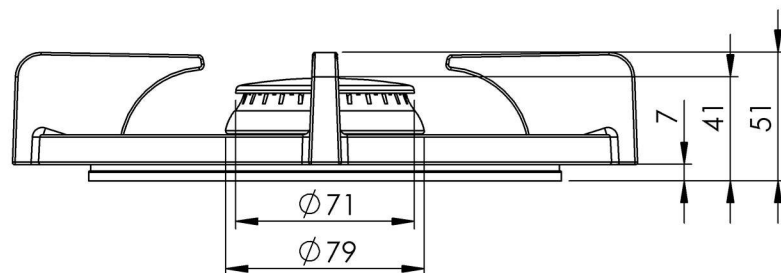

30.08.002 - Burner top 2kW

Reference Number	Component number	Description	Material
1	10.00.001	Pan support PITT cooking 2&3kW	Enamelled cast iron
2	04.04.002	Flame spreader 2kW (shell)	Enamelled cast iron
3	04.02.002	Flame distributor 2kW (aluminum)	Aluminum
4	14.04.001	Buffer bolt with saw cut A2 M4x8	Stainless steel
5	11.00.002	Heat shield enameled 2kW	Enamelled steel
6	14.11.001	Conical fixation pin for pan support	Stainless steel
7	12.00.001	Silicone ring 2&3kW	Silicone