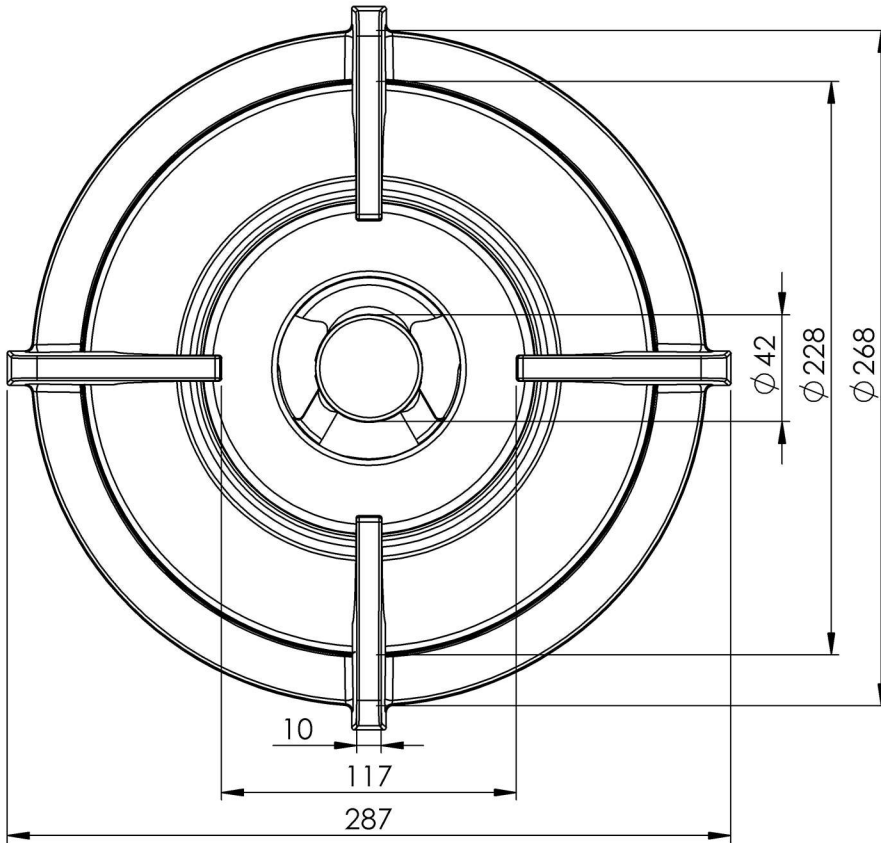

# PITT

COOKING

Reference Number	Component number	Description	Amount
1	30.08.005	Burner top 5kW	2
2	30.08.003	Burner top 3kW	1
3	30.08.002	Burner top 2kW	1
4	02.00.021	Alu. heat conductor for Dempo XL	1
5	13.00.001	Control knob + sealing scale	4

# 30.08.005 - Burner top 5kW

**PITT**  
COOKING

Reference Number	Component number	Description	Material
1	10.00.003	Pan support PITT cooking 5kW	Enamelled cast iron
2	04.04.006	Flame spreader 5kW (shell)	Enamelled cast iron
3	04.04.005	Flame spreader 5kW (big ring)	Enamelled cast iron
4	04.02.005	Flame distributor 5kW (aluminum)	Aluminum
5	14.04.001	Buffer bolt with saw cut A2 M4x8	Stainless steel
6	11.00.005	Heat shield enameled 5kW	Enamelled steel
7	14.11.001	Conical fixation pin for pan support	Stainless teel
8	12.00.003	Silicone ring 5kW	Silicone

# 30.08.003 - Burner top 3kW

**PITT**  
COOKING

Reference Number	Component number	Description	Material
1	10.00.001	Pan support PITT cooking 2&3kW	Enamelled cast iron
2	04.04.003	Flame spreader 3kW (shell)	Enamelled cast iron
3	04.02.003	Flame distributor 3kW (aluminum)	Aluminum
4	14.04.001	Buffer bolt with saw cut A2 M4x8	Stainless steel
5	11.00.003	Heat shield enameled 3kW	Enamelled steel
6	14.11.001	Conical fixation pin for pan support	Stainless steel
7	12.00.001	Silicone ring 2&3kW	Silicone

# 30.08.002 - Burner top 2kW

Reference Number	Component number	Description	Material
1	10.00.001	Pan support PITT cooking 2&3kW	Enamelled cast iron
2	04.04.002	Flame spreader 2kW (shell)	Enamelled cast iron
3	04.02.002	Flame distributor 2kW (aluminum)	Aluminum
4	14.04.001	Buffer bolt with saw cut A2 M4x8	Stainless steel
5	11.00.002	Heat shield enameled 2kW	Enamelled steel
6	14.11.001	Conical fixation pin for pan support	Stainless steel
7	12.00.001	Silicone ring 2&3kW	Silicone