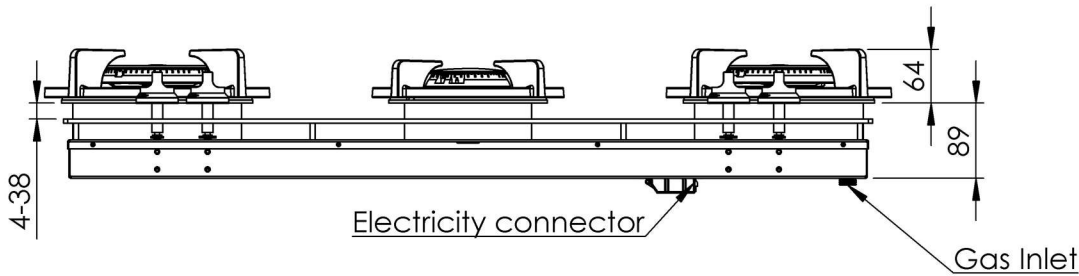

# PITT

COOKING

Reference Number	Component number	Description	Amount
1	30.08.005	Burner top 5kW	2
2	30.08.003	Burner top 3kW	1
3	30.08.002	Burner top 2kW	1
4	02.00.021	Alu. heat conductor for Dempo XL	1
5	13.00.001	Control knob + sealing scale	4

# 30.08.005 - Burner top 5kW

**PITT**  
COOKING

Reference Number	Component number	Description	Material
1	10.00.003	Pan support PITT cooking 5kW	Enamelled cast iron
2	04.04.006	Flame spreader 5kW (shell)	Enamelled cast iron
3	04.04.005	Flame spreader 5kW (big ring)	Enamelled cast iron
4	04.02.005	Flame distributor 5kW (aluminum)	Aluminum
5	14.04.001	Buffer bolt with saw cut A2 M4x8	Stainless steel
6	11.00.005	Heat shield enameled 5kW	Enamelled steel
7	14.11.001	Conical fixation pin for pan support	Stainless teel
8	12.00.003	Silicone ring 5kW	Silicone

# 30.08.003 - Burner top 3kW

**PITT**  
COOKING

Reference Number	Component number	Description	Material
1	10.00.001	Pan support PITT cooking 2&3kW	Enamelled cast iron
2	04.04.003	Flame spreader 3kW (shell)	Enamelled cast iron
3	04.02.003	Flame distributor 3kW (aluminum)	Aluminum
4	14.04.001	Buffer bolt with saw cut A2 M4x8	Stainless steel
5	11.00.003	Heat shield enameled 3kW	Enamelled steel
6	14.11.001	Conical fixation pin for pan support	Stainless steel
7	12.00.001	Silicone ring 2&3kW	Silicone

# 30.08.002 - Burner top 2kW

Reference Number	Component number	Description	Material
1	10.00.001	Pan support PITT cooking 2&3kW	Enamelled cast iron
2	04.04.002	Flame spreader 2kW (shell)	Enamelled cast iron
3	04.02.002	Flame distributor 2kW (aluminum)	Aluminum
4	14.04.001	Buffer bolt with saw cut A2 M4x8	Stainless steel
5	11.00.002	Heat shield enameled 2kW	Enamelled steel
6	14.11.001	Conical fixation pin for pan support	Stainless steel
7	12.00.001	Silicone ring 2&3kW	Silicone