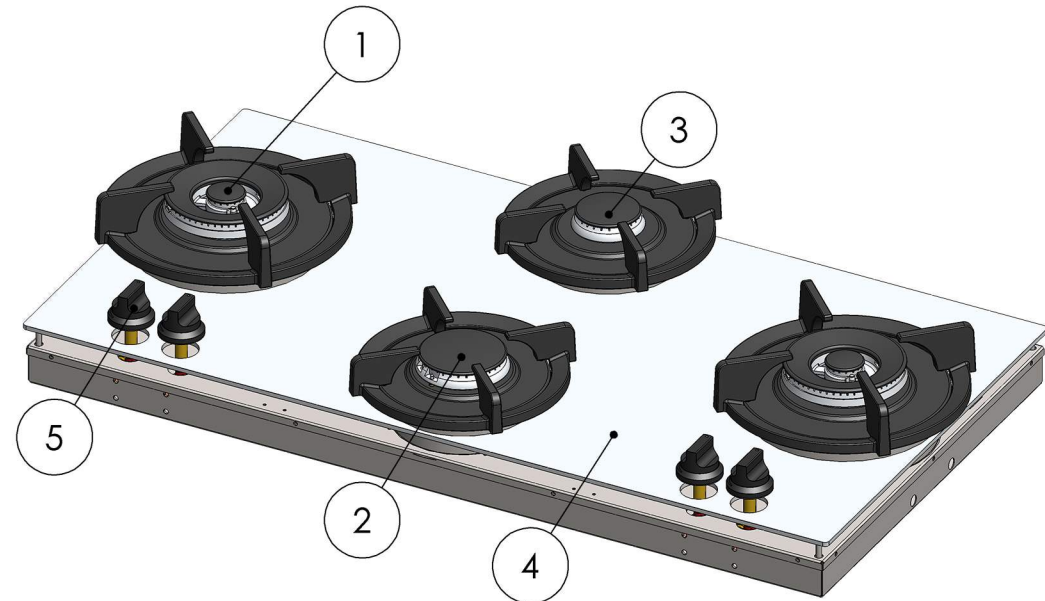

# PITT

COOKING

Reference Number	Component number	Description	Amount
1	30.08.005	Burner top 5kW	2
2	30.08.003	Burner top 3kW	1
3	30.08.002	Burner top 2kW	1
4	02.00.021	Alu. heat conductor for Dempo XL	1
5	13.00.001	Control knob + sealing scale	4

# 30.08.005 - Burner top 5kW

**PITT**  
COOKING

Reference Number	Component number	Description	Material
1	10.00.003	Pan support PITT cooking 5kW	Enamelled cast iron
2	04.04.006	Flame spreader 5kW (shell)	Enamelled cast iron
3	04.04.005	Flame spreader 5kW (big ring)	Enamelled cast iron
4	04.02.005	Flame distributor 5kW (aluminum)	Aluminum
5	14.04.001	Buffer bolt with saw cut A2 M4x8	Stainless steel
6	11.00.005	Heat shield enameled 5kW	Enamelled steel
7	14.11.001	Conical fixation pin for pan support	Stainless teel
8	12.00.003	Silicone ring 5kW	Silicone

# 30.08.003 - Burner top 3kW

**PITT**  
COOKING

Reference Number	Component number	Description	Material
1	10.00.001	Pan support PITT cooking 2&3kW	Enamelled cast iron
2	04.04.003	Flame spreader 3kW (shell)	Enamelled cast iron
3	04.02.003	Flame distributor 3kW (aluminum)	Aluminum
4	14.04.001	Buffer bolt with saw cut A2 M4x8	Stainless steel
5	11.00.003	Heat shield enameled 3kW	Enamelled steel
6	14.11.001	Conical fixation pin for pan support	Stainless steel
7	12.00.001	Silicone ring 2&3kW	Silicone

# 30.08.002 - Burner top 2kW

Reference Number	Component number	Description	Material
1	10.00.001	Pan support PITT cooking 2&3kW	Enamelled cast iron
2	04.04.002	Flame spreader 2kW (shell)	Enamelled cast iron
3	04.02.002	Flame distributor 2kW (aluminum)	Aluminum
4	14.04.001	Buffer bolt with saw cut A2 M4x8	Stainless steel
5	11.00.002	Heat shield enameled 2kW	Enamelled steel
6	14.11.001	Conical fixation pin for pan support	Stainless steel
7	12.00.001	Silicone ring 2&3kW	Silicone