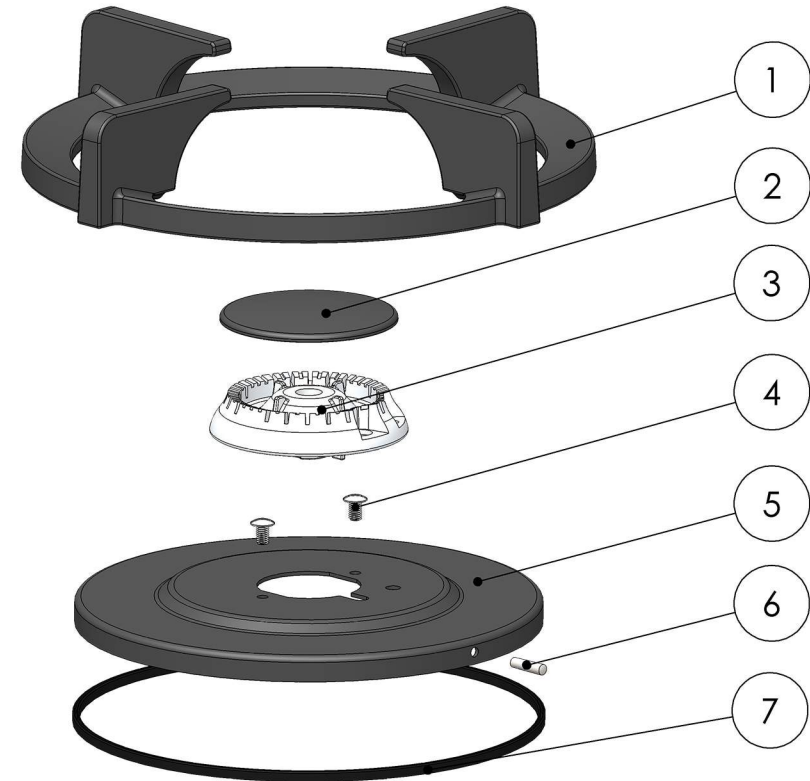

# PITT

COOKING

Reference Number	Component number	Description	Amount
1	30.08.005	Burner top 5kW	2
2	30.08.003	Burner top 3kW	1
3	30.08.002	Burner top 2kW	1
4	02.00.021	Alu. heat conductor for Dempo XL	1
5	13.00.001	Control knob + sealing scale	4

# 30.08.005 - Burner top 5kW

**PITT**  
COOKING

Reference Number	Component number	Description	Material
1	10.00.003	Pan support PITT cooking 5kW	Enamelled cast iron
2	04.04.006	Flame spreader 5kW (shell)	Enamelled cast iron
3	04.04.005	Flame spreader 5kW (big ring)	Enamelled cast iron
4	04.02.005	Flame distributor 5kW (aluminum)	Aluminum
5	14.04.001	Buffer bolt with saw cut A2 M4x8	Stainless steel
6	11.00.005	Heat shield enameled 5kW	Enamelled steel
7	14.11.001	Conical fixation pin for pan support	Stainless teel
8	12.00.003	Silicone ring 5kW	Silicone

# 30.08.003 - Burner top 3kW

**PITT**  
COOKING

Reference Number	Component number	Description	Material
1	10.00.001	Pan support PITT cooking 2&3kW	Enamelled cast iron
2	04.04.003	Flame spreader 3kW (shell)	Enamelled cast iron
3	04.02.003	Flame distributor 3kW (aluminum)	Aluminum
4	14.04.001	Buffer bolt with saw cut A2 M4x8	Stainless steel
5	11.00.003	Heat shield enameled 3kW	Enamelled steel
6	14.11.001	Conical fixation pin for pan support	Stainless steel
7	12.00.001	Silicone ring 2&3kW	Silicone

# 30.08.002 - Burner top 2kW

Reference Number	Component number	Description	Material
1	10.00.001	Pan support PITT cooking 2&3kW	Enamelled cast iron
2	04.04.002	Flame spreader 2kW (shell)	Enamelled cast iron
3	04.02.002	Flame distributor 2kW (aluminum)	Aluminum
4	14.04.001	Buffer bolt with saw cut A2 M4x8	Stainless steel
5	11.00.002	Heat shield enameled 2kW	Enamelled steel
6	14.11.001	Conical fixation pin for pan support	Stainless steel
7	12.00.001	Silicone ring 2&3kW	Silicone