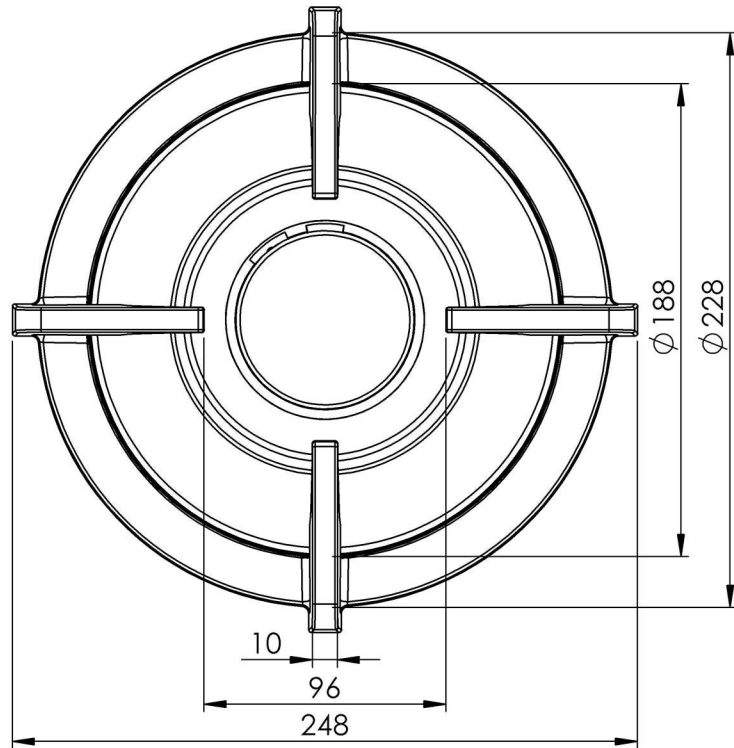

# PITT

COOKING

Reference Number	Component number	Description	Amount
1	30.08.005	Burner top 5kW	2
2	30.08.003	Burner top 3kW	1
3	30.08.002	Burner top 2kW	1
4	02.00.021	Alu. heat conductor for Dempo XL	1
5	13.00.001	Control knob + sealing scale	4

# 30.08.005 - Burner top 5kW

**PITT**  
COOKING

Reference Number	Component number	Description	Material
1	10.00.003	Pan support PITT cooking 5kW	Enamelled cast iron
2	04.04.006	Flame spreader 5kW (shell)	Enamelled cast iron
3	04.04.005	Flame spreader 5kW (big ring)	Enamelled cast iron
4	04.02.005	Flame distributor 5kW (aluminum)	Aluminum
5	14.04.001	Buffer bolt with saw cut A2 M4x8	Stainless steel
6	11.00.005	Heat shield enameled 5kW	Enamelled steel
7	14.11.001	Conical fixation pin for pan support	Stainless teel
8	12.00.003	Silicone ring 5kW	Silicone

# 30.08.003 - Burner top 3kW

**PITT**  
COOKING

Reference Number	Component number	Description	Material
1	10.00.001	Pan support PITT cooking 2&3kW	Enamelled cast iron
2	04.04.003	Flame spreader 3kW (shell)	Enamelled cast iron
3	04.02.003	Flame distributor 3kW (aluminum)	Aluminum
4	14.04.001	Buffer bolt with saw cut A2 M4x8	Stainless steel
5	11.00.003	Heat shield enameled 3kW	Enamelled steel
6	14.11.001	Conical fixation pin for pan support	Stainless steel
7	12.00.001	Silicone ring 2&3kW	Silicone

# 30.08.002 - Burner top 2kW

Reference Number	Component number	Description	Material
1	10.00.001	Pan support PITT cooking 2&3kW	Enamelled cast iron
2	04.04.002	Flame spreader 2kW (shell)	Enamelled cast iron
3	04.02.002	Flame distributor 2kW (aluminum)	Aluminum
4	14.04.001	Buffer bolt with saw cut A2 M4x8	Stainless steel
5	11.00.002	Heat shield enameled 2kW	Enamelled steel
6	14.11.001	Conical fixation pin for pan support	Stainless steel
7	12.00.001	Silicone ring 2&3kW	Silicone