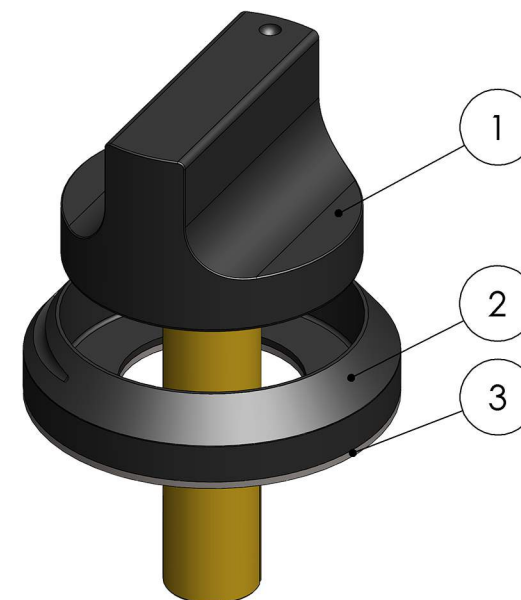

# 30.08.005 - Burner top 5kW

**PITT**  
COOKING

Reference Number	Component number	Description	Material
1	10.00.003	Pan support PITT cooking 5kW	Enamelled cast iron
2	04.04.006	Flame spreader 5kW (shell)	Enamelled cast iron
3	04.04.005	Flame spreader 5kW (big ring)	Enamelled cast iron
4	04.02.005	Flame distributor 5kW (aluminum)	Aluminum
5	14.04.001	Buffer bolt with saw cut A2 M4x8	Stainless steel
6	11.00.005	Heat shield enameled 5kW	Enamelled steel
7	14.11.001	Conical fixation pin for pan support	Stainless teel
8	12.00.003	Silicone ring 5kW	Silicone

# 30.08.003 - Burner top 3kW

**PITT**  
COOKING

Reference Number	Component number	Description	Material
1	10.00.001	Pan support PITT cooking 2&3kW	Enamelled cast iron
2	04.04.003	Flame spreader 3kW (shell)	Enamelled cast iron
3	04.02.003	Flame distributor 3kW (aluminum)	Aluminum
4	14.04.001	Buffer bolt with saw cut A2 M4x8	Stainless steel
5	11.00.003	Heat shield enameled 3kW	Enamelled steel
6	14.11.001	Conical fixation pin for pan support	Stainless steel
7	12.00.001	Silicone ring 2&3kW	Silicone

# 30.08.002 - Burner top 2kW

Reference Number	Component number	Description	Material
1	10.00.001	Pan support PITT cooking 2&3kW	Enamelled cast iron
2	04.04.002	Flame spreader 2kW (shell)	Enamelled cast iron
3	04.02.002	Flame distributor 2kW (aluminum)	Aluminum
4	14.04.001	Buffer bolt with saw cut A2 M4x8	Stainless steel
5	11.00.002	Heat shield enameled 2kW	Enamelled steel
6	14.11.001	Conical fixation pin for pan support	Stainless steel
7	12.00.001	Silicone ring 2&3kW	Silicone

# 13.00.001 - Control knob + sealing scale

Reference Number	Component number	Description	Material
1	13.00.005	Control knob	Anodized aluminum & brass
2	13.00.003	Sealing scale	Anodized aluminum
3	18.03.001	Adhesive strip	-