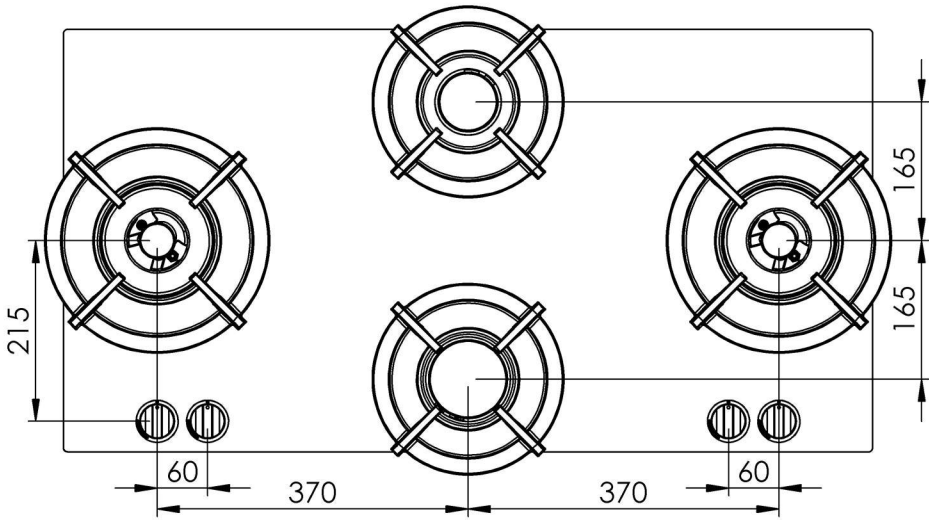

# PITT

COOKING

Reference Number	Component number	Description	Amount
1	30.08.005	Burner top 5kW	2
2	30.08.003	Burner top 3kW	1
3	30.08.002	Burner top 2kW	1
4	02.00.021	Alu. heat conductor for Dempo XL	1
5	13.00.001	Control knob + sealing scale	4

# 30.08.005 - Burner top 5kW

**PITT**  
COOKING

Reference Number	Component number	Description	Material
1	10.00.003	Pan support PITT cooking 5kW	Enamelled cast iron
2	04.04.006	Flame spreader 5kW (shell)	Enamelled cast iron
3	04.04.005	Flame spreader 5kW (big ring)	Enamelled cast iron
4	04.02.005	Flame distributor 5kW (aluminum)	Aluminum
5	14.04.001	Buffer bolt with saw cut A2 M4x8	Stainless steel
6	11.00.005	Heat shield enameled 5kW	Enamelled steel
7	14.11.001	Conical fixation pin for pan support	Stainless teel
8	12.00.003	Silicone ring 5kW	Silicone

# 30.08.003 - Burner top 3kW

**PITT**  
COOKING

Reference Number	Component number	Description	Material
1	10.00.001	Pan support PITT cooking 2&3kW	Enamelled cast iron
2	04.04.003	Flame spreader 3kW (shell)	Enamelled cast iron
3	04.02.003	Flame distributor 3kW (aluminum)	Aluminum
4	14.04.001	Buffer bolt with saw cut A2 M4x8	Stainless steel
5	11.00.003	Heat shield enameled 3kW	Enamelled steel
6	14.11.001	Conical fixation pin for pan support	Stainless steel
7	12.00.001	Silicone ring 2&3kW	Silicone

# 30.08.002 - Burner top 2kW

Reference Number	Component number	Description	Material
1	10.00.001	Pan support PITT cooking 2&3kW	Enamelled cast iron
2	04.04.002	Flame spreader 2kW (shell)	Enamelled cast iron
3	04.02.002	Flame distributor 2kW (aluminum)	Aluminum
4	14.04.001	Buffer bolt with saw cut A2 M4x8	Stainless steel
5	11.00.002	Heat shield enameled 2kW	Enamelled steel
6	14.11.001	Conical fixation pin for pan support	Stainless steel
7	12.00.001	Silicone ring 2&3kW	Silicone