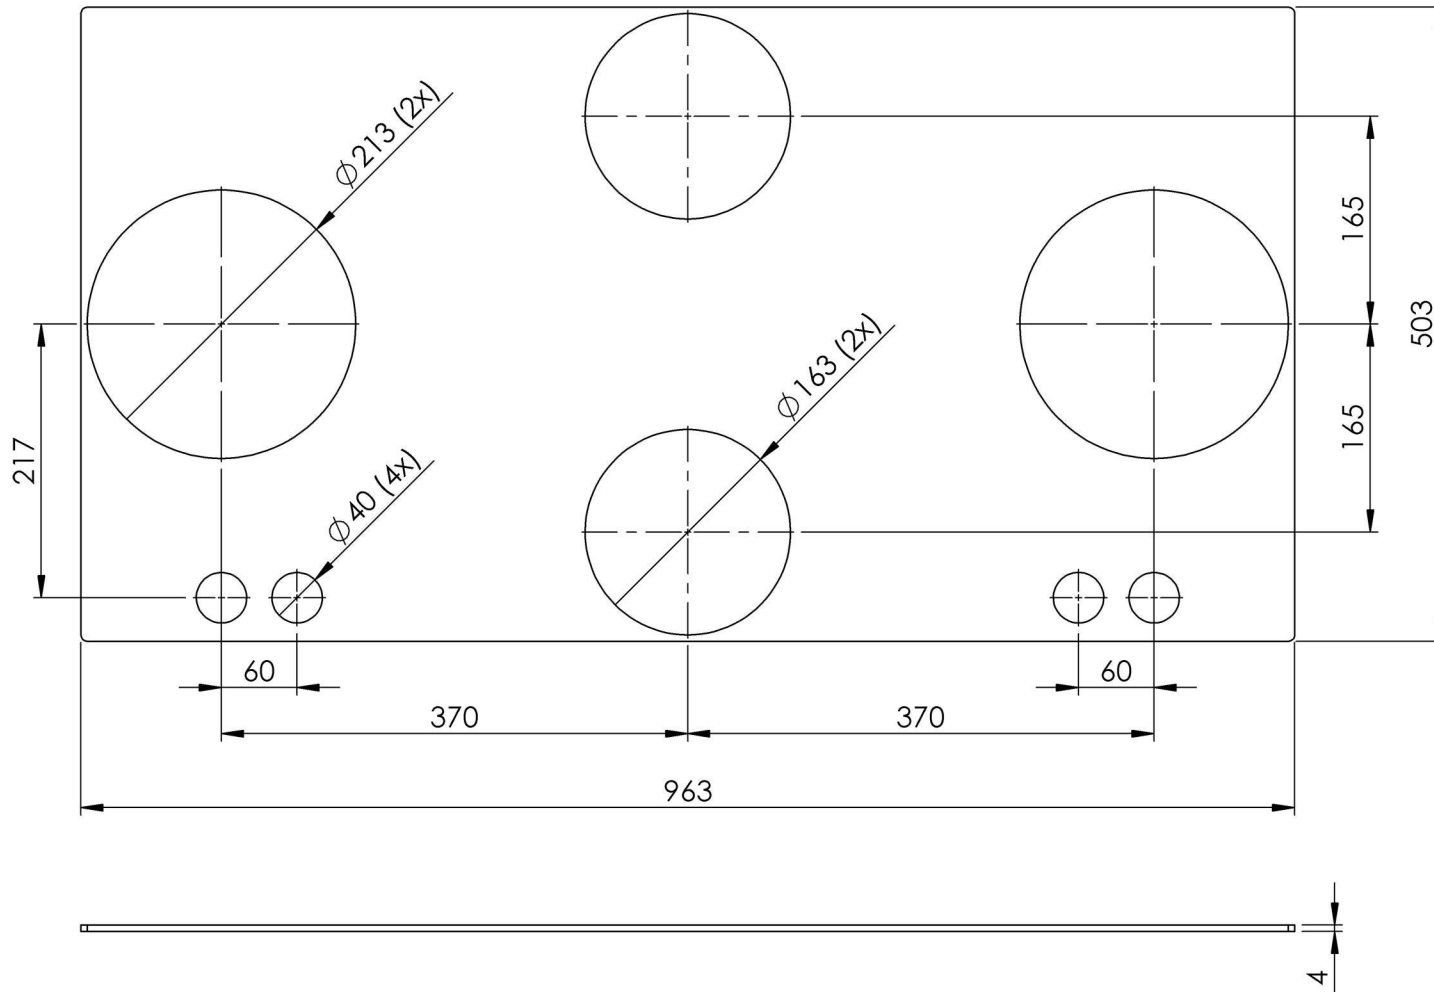

02.00.021 - Alu Heat Conductor for Dempo XL