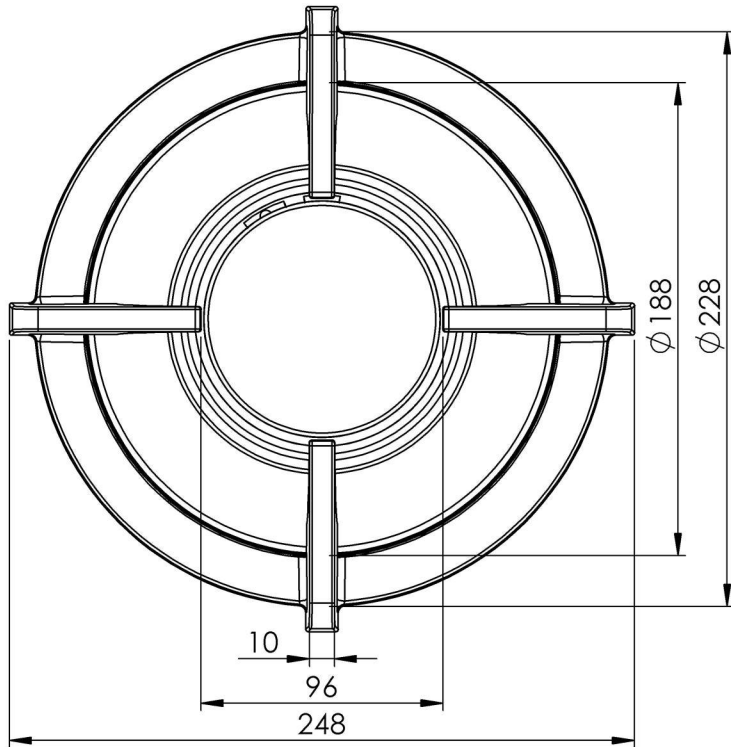

# PITT

COOKING

Reference Number	Component number	Description	Amount
1	30.08.005	Burner top 5kW	2
2	30.08.003	Burner top 3kW	1
3	30.08.002	Burner top 2kW	1
4	02.00.021	Alu. heat conductor for Dempo XL	1
5	13.00.001	Control knob + sealing scale	4

# 30.08.005 - Burner top 5kW

**PITT**  
COOKING

Reference Number	Component number	Description	Material
1	10.00.003	Pan support PITT cooking 5kW	Enamelled cast iron
2	04.04.006	Flame spreader 5kW (shell)	Enamelled cast iron
3	04.04.005	Flame spreader 5kW (big ring)	Enamelled cast iron
4	04.02.005	Flame distributor 5kW (aluminum)	Aluminum
5	14.04.001	Buffer bolt with saw cut A2 M4x8	Stainless steel
6	11.00.005	Heat shield enameled 5kW	Enamelled steel
7	14.11.001	Conical fixation pin for pan support	Stainless teel
8	12.00.003	Silicone ring 5kW	Silicone

# 30.08.003 - Burner top 3kW

**PITT**  
COOKING

Reference Number	Component number	Description	Material
1	10.00.001	Pan support PITT cooking 2&3kW	Enamelled cast iron
2	04.04.003	Flame spreader 3kW (shell)	Enamelled cast iron
3	04.02.003	Flame distributor 3kW (aluminum)	Aluminum
4	14.04.001	Buffer bolt with saw cut A2 M4x8	Stainless steel
5	11.00.003	Heat shield enameled 3kW	Enamelled steel
6	14.11.001	Conical fixation pin for pan support	Stainless steel
7	12.00.001	Silicone ring 2&3kW	Silicone

# 30.08.002 - Burner top 2kW

Reference Number	Component number	Description	Material
1	10.00.001	Pan support PITT cooking 2&3kW	Enamelled cast iron
2	04.04.002	Flame spreader 2kW (shell)	Enamelled cast iron
3	04.02.002	Flame distributor 2kW (aluminum)	Aluminum
4	14.04.001	Buffer bolt with saw cut A2 M4x8	Stainless steel
5	11.00.002	Heat shield enameled 2kW	Enamelled steel
6	14.11.001	Conical fixation pin for pan support	Stainless steel
7	12.00.001	Silicone ring 2&3kW	Silicone