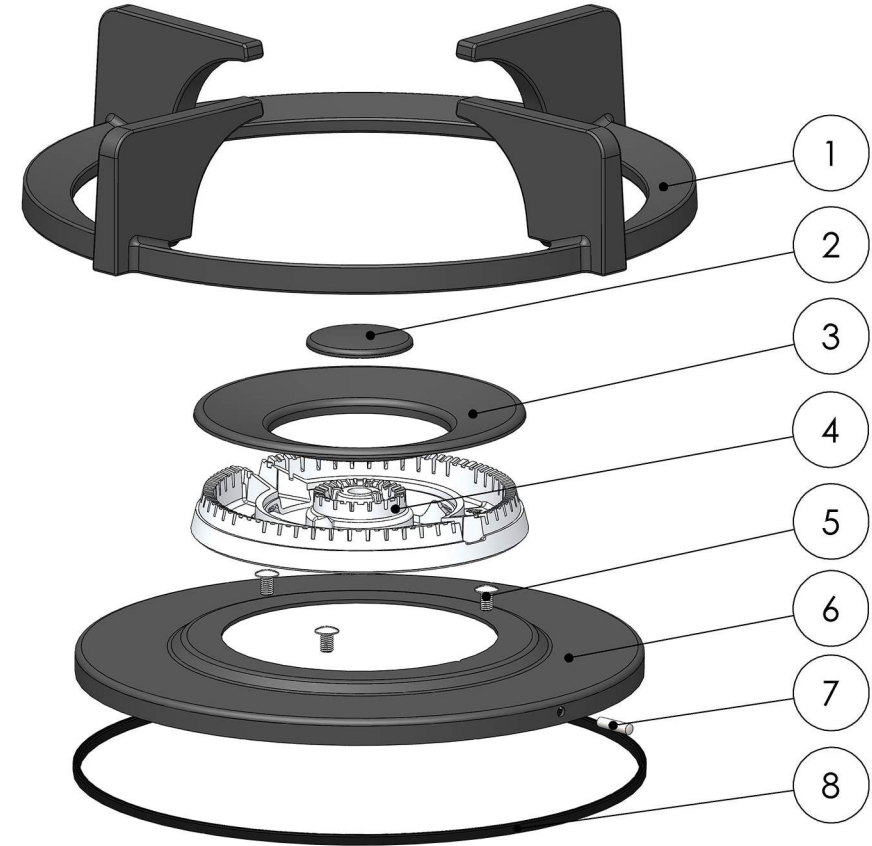

# PITT

COOKING

Reference Number	Component number	Description	Amount
1	30.08.005	Burner top 5kW	2
2	30.08.003	Burner top 3kW	1
3	30.08.002	Burner top 2kW	1
4	02.00.021	Alu. heat conductor for Dempo XL	1
5	13.00.001	Control knob + sealing scale	4

# 30.08.005 - Burner top 5kW

**PITT**  
COOKING

Reference Number	Component number	Description	Material
1	10.00.003	Pan support PITT cooking 5kW	Enamelled cast iron
2	04.04.006	Flame spreader 5kW (shell)	Enamelled cast iron
3	04.04.005	Flame spreader 5kW (big ring)	Enamelled cast iron
4	04.02.005	Flame distributor 5kW (aluminum)	Aluminum
5	14.04.001	Buffer bolt with saw cut A2 M4x8	Stainless steel
6	11.00.005	Heat shield enameled 5kW	Enamelled steel
7	14.11.001	Conical fixation pin for pan support	Stainless teel
8	12.00.003	Silicone ring 5kW	Silicone

# 30.08.003 - Burner top 3kW

**PITT**  
COOKING

Reference Number	Component number	Description	Material
1	10.00.001	Pan support PITT cooking 2&3kW	Enamelled cast iron
2	04.04.003	Flame spreader 3kW (shell)	Enamelled cast iron
3	04.02.003	Flame distributor 3kW (aluminum)	Aluminum
4	14.04.001	Buffer bolt with saw cut A2 M4x8	Stainless steel
5	11.00.003	Heat shield enameled 3kW	Enamelled steel
6	14.11.001	Conical fixation pin for pan support	Stainless steel
7	12.00.001	Silicone ring 2&3kW	Silicone

# 30.08.002 - Burner top 2kW

Reference Number	Component number	Description	Material
1	10.00.001	Pan support PITT cooking 2&3kW	Enamelled cast iron
2	04.04.002	Flame spreader 2kW (shell)	Enamelled cast iron
3	04.02.002	Flame distributor 2kW (aluminum)	Aluminum
4	14.04.001	Buffer bolt with saw cut A2 M4x8	Stainless steel
5	11.00.002	Heat shield enameled 2kW	Enamelled steel
6	14.11.001	Conical fixation pin for pan support	Stainless steel
7	12.00.001	Silicone ring 2&3kW	Silicone