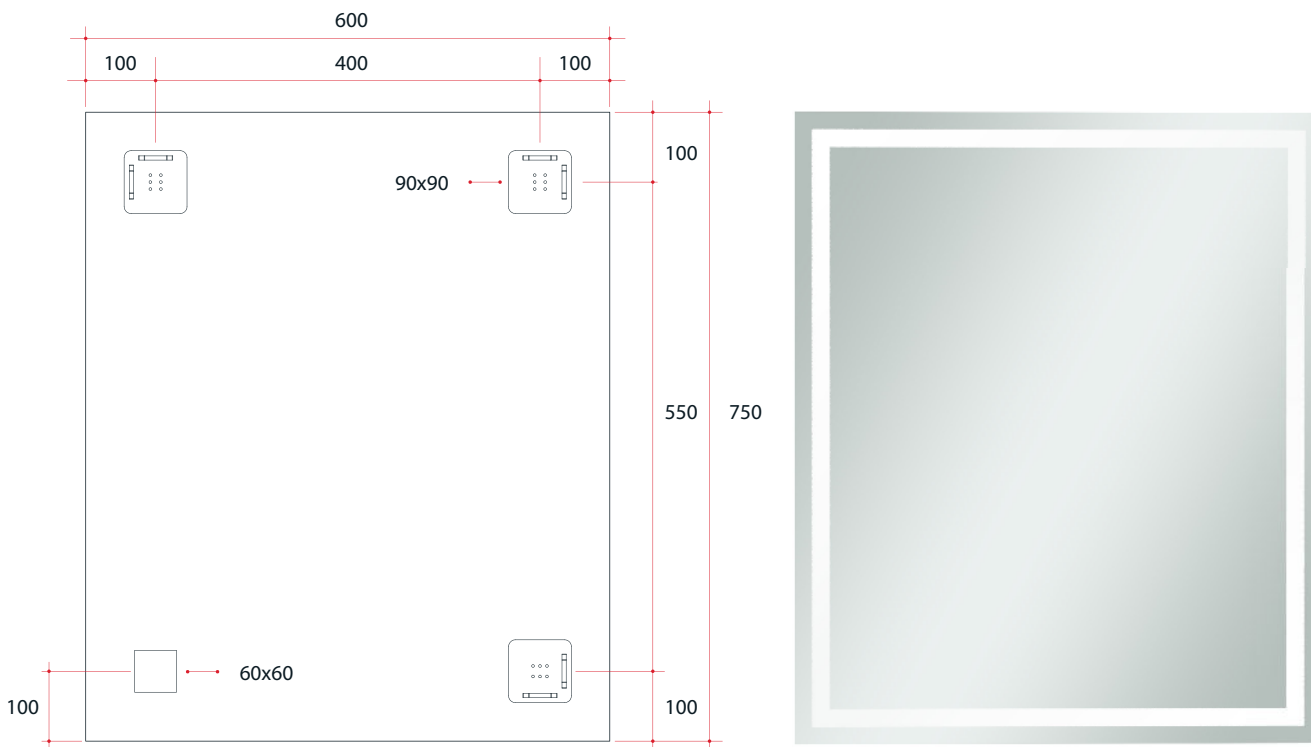

Ablaze Sierra Frameless Mirror
Rectangle 25mm Sandblasted Edge Mirror

Note: All dimensions are in millimetres (mm)
The depth of the mirror is 5mm, the space between the back of the mirror and the wall due to the hangers is 9mm making the total depth 14mm.

Stock Code	Mirror Size (mm)	Shape	Edge
SS6075HN	600 x 750 x 14	Rectangle	Sandblasted Edge

Portrait or landscape mounting

Safety backing film

Copper-free mirror

Two year warranty

Hangers for easy installation

5mm thick mirror

PLEASE NOTE: Mirrors will need to be installed in accordance with the Installation Guide. Ablaze does not take responsibility for incorrect installation of these mirrors. Specifications are for information purposes only. Whilst every effort has been made to ensure the product specifications are accurate, due to continuing product development and improvement, the specifications are subject to change. Specifications can be used to rough in and for timber supports in the wall however, we recommend no holes are drilled without having the product on site or verifying the details with the manufacturer. Thermogroup cannot be held liable or responsible for errors due to updated specifications.