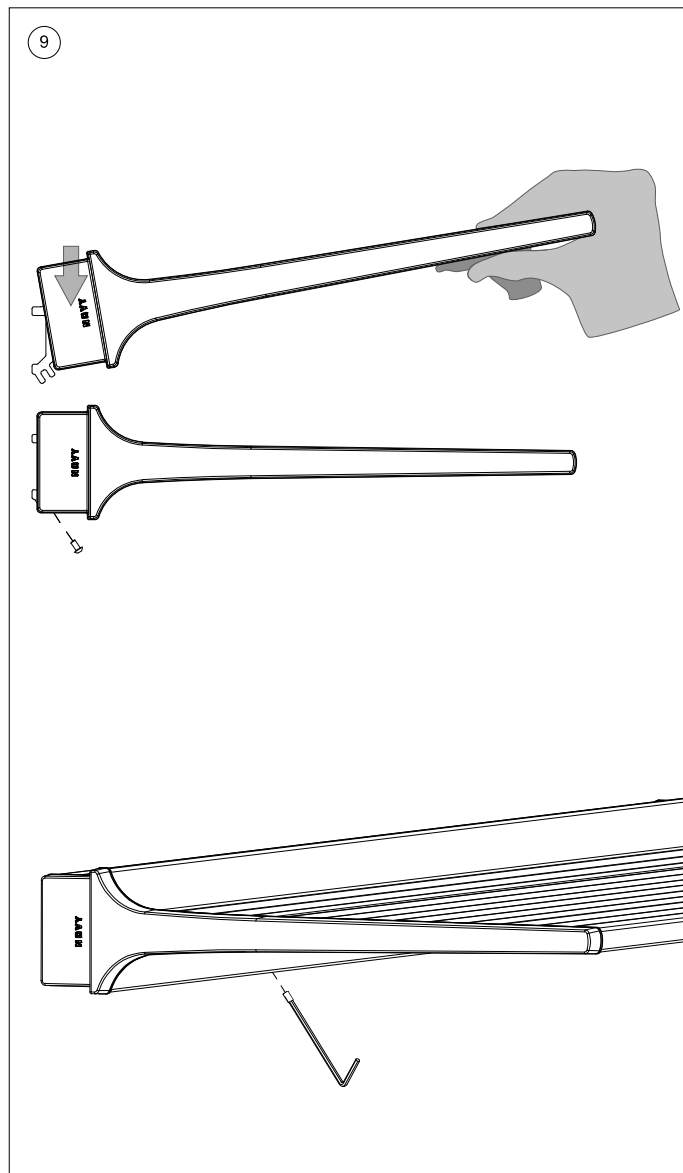

1. 9 Secure the fixture to the wall bracket using the Allen screws at the bottom of the bracket.