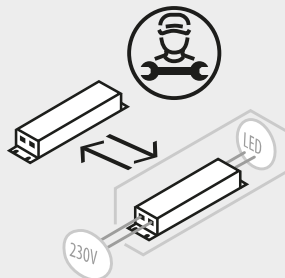

This manual makes use of a number of symbols. The meaning of these symbols are given below.

Symbol	Meaning	Action
	Indication	Explanation of an indication on the device.
	Information/ Warning	This symbol indicates an important tip or a dangerous situation.

2 INSTALLATION GUIDELINES

 This product contains an ambient light source of energy efficiency class F.

 This product contains a functional light source of energy efficiency class E.

 The product should only be installed by a qualified and trained installer.

 Light source (LED only) and driver can only be replaced by a certified installer.

 Lighting adapter can only be replaced by a certified installer.

 Turn off the power to the designated power cable during installation.