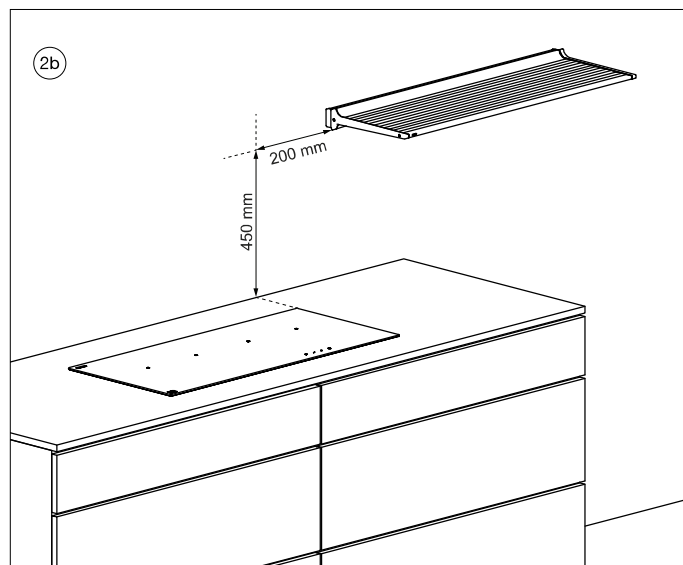

- 2a Preferably provide the power supply on the left side of the fixture. This ensures that there is sufficient space for the electrical connection.
- 2 Determine the desired position of the Novy Shelf/Novy Shelf Pro. Ensure there is a minimum distance of 45 cm between the fixture and the worktop to guarantee safety and functionality.