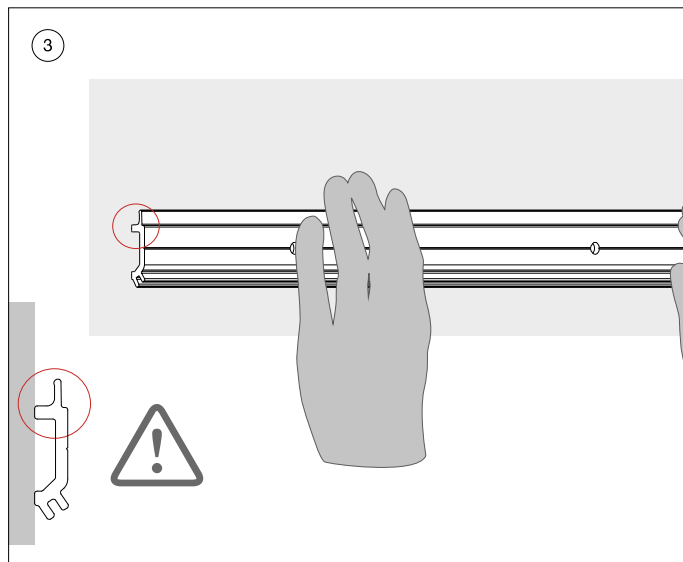

- ③ Position the wall bracket at the desired location for the Novy Shelf/Novy Shelf Pro.
- ④ Use a level to ensure the bracket is perfectly horizontal.
  Mark the drill holes on the wall once the position is determined.