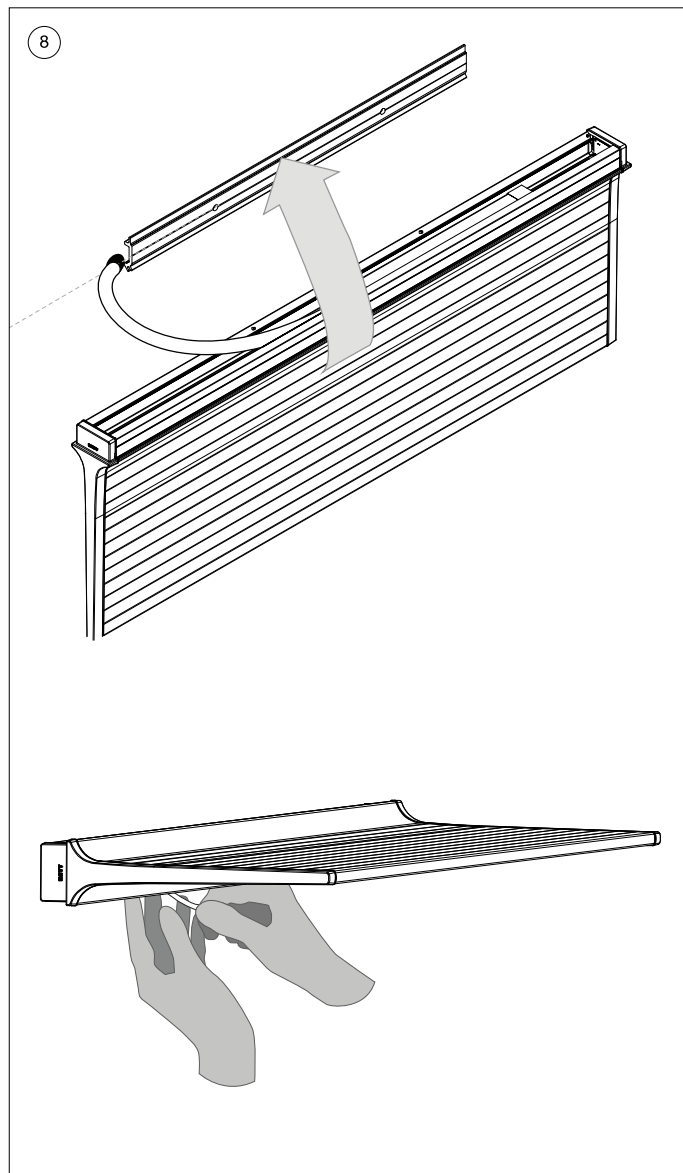

8 Mount the fixture on the wall bracket.

Tidy away any excess cable inside the fixture if necessary.