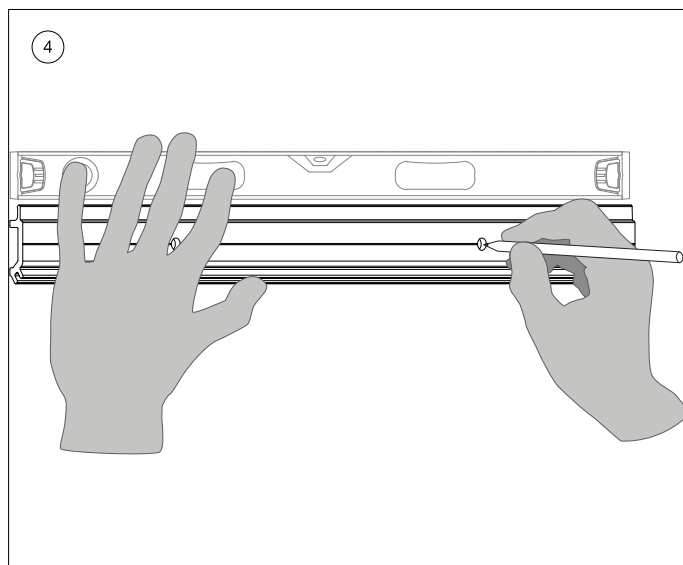

- ③ Position the wall bracket at the desired location for the Novy Shelf/Novy Shelf Pro.
- ④ Use a level to ensure the bracket is perfectly horizontal.
  Mark the drill holes on the wall once the position is determined.