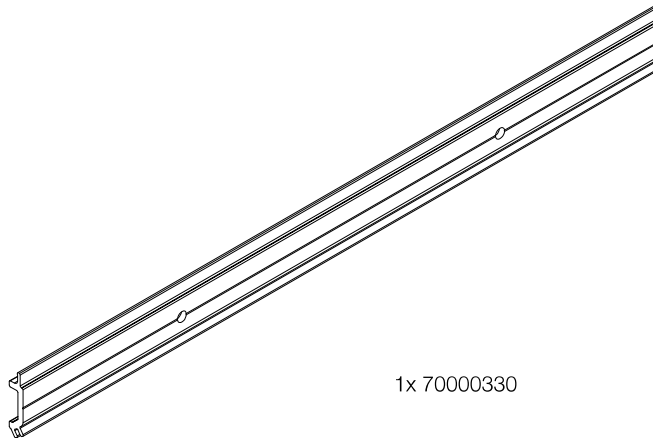

3 SUPPLIES

Check if the necessary accessories are included.

1

1x 70000330

3x 70000251