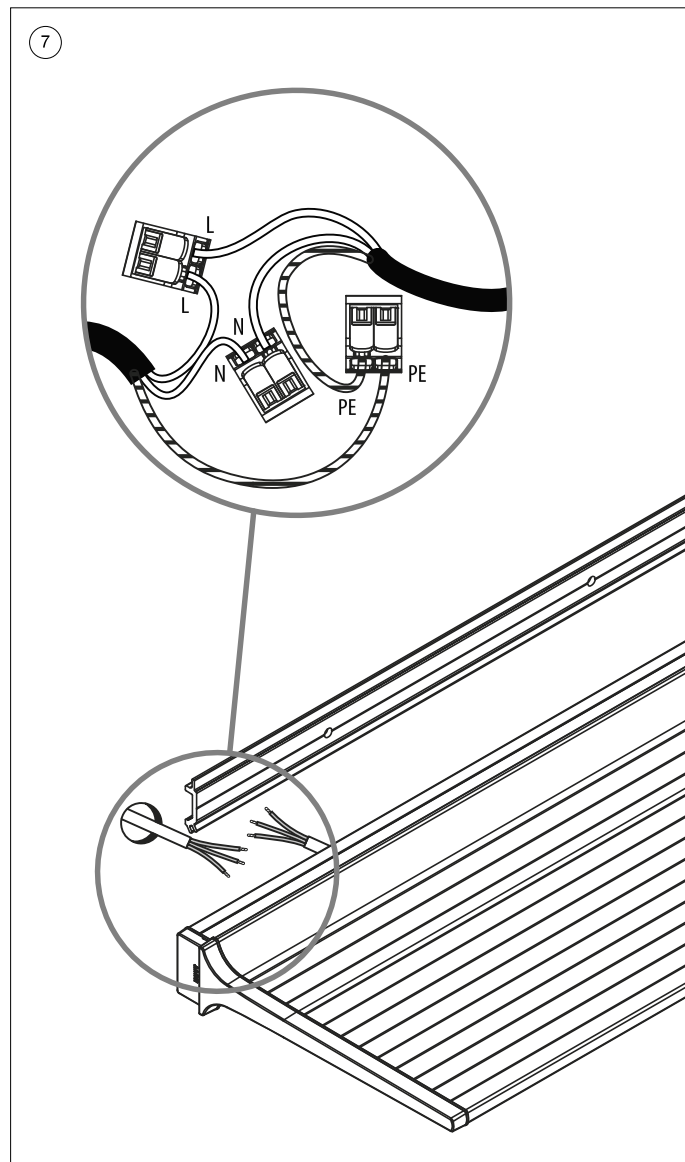

- 2a Preferably provide the power supply on the left side of the fixture. This ensures that there is sufficient space for the electrical connection.
- 2 Determine the desired position of the Novy Shelf/Novy Shelf Pro. Ensure there is a minimum distance of 45 cm between the fixture and the worktop to guarantee safety and functionality.

CAUTION: Do not place the Novy Shelf/Novy Shelf Pro directly above a cooking hob without an integrated extractor. This can negatively affect the operation of the device.

- ③ Position the wall bracket at the desired location for the Novy Shelf/Novy Shelf Pro.
- ④ Use a level to ensure the bracket is perfectly horizontal.
Mark the drill holes on the wall once the position is determined.

- ⑤ Drill the marked holes and firmly attach the wall bracket to the wall.

CAUTION: Choose the appropriate fastening material based on the type of wall.

- ⑥ Provide an opening for the electrical connection cable from the wall.