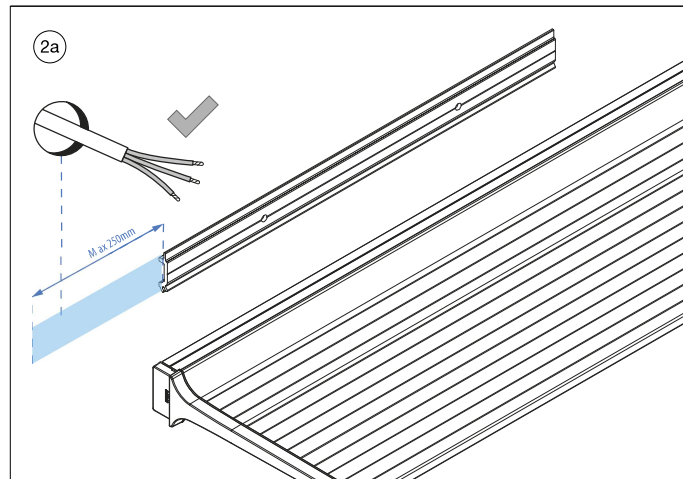

- 2a Preferably provide the power supply on the left side of the fixture. This ensures that there is sufficient space for the electrical connection.
- 2 Determine the desired position of the Novy Shelf/Novy Shelf Pro. Ensure there is a minimum distance of 45 cm between the fixture and the worktop to guarantee safety and functionality.