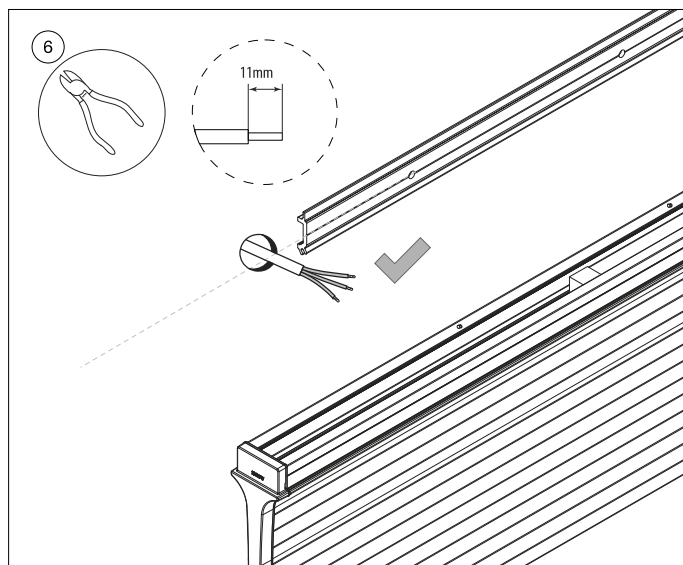

- ⑤ Drill the marked holes and firmly attach the wall bracket to the wall.

CAUTION: Choose the appropriate fastening material based on the type of wall.

- ⑥ Provide an opening for the electrical connection cable from the wall.