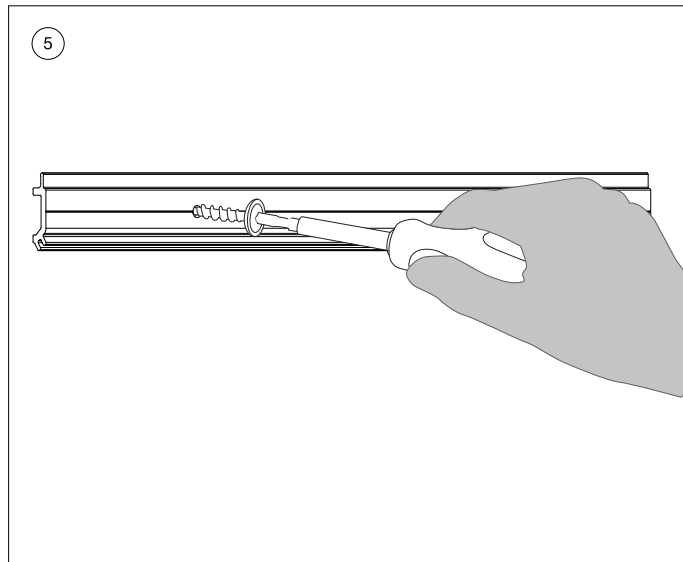

- ⑤ Drill the marked holes and firmly attach the wall bracket to the wall.

CAUTION: Choose the appropriate fastening material based on the type of wall.

- ⑥ Provide an opening for the electrical connection cable from the wall.