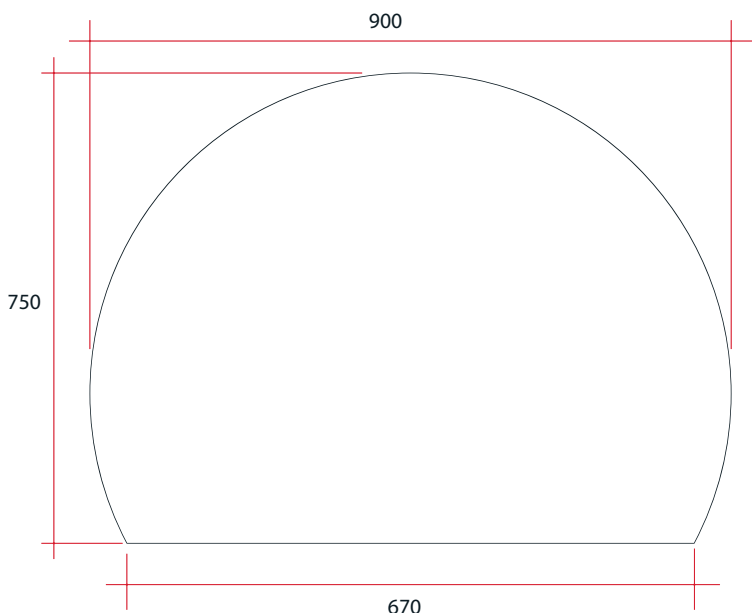

Ablaze Hamilton Frameless Mirror
D-Shaped Polished Edge Mirror

Note: All dimensions are in millimetres (mm)

| Stock Code | Mirror Size (mm) | Shape | Edge |
|------------|------------------|----------|---------------|
| HD9075GT | 750 X 900 X 5 | D-Shaped | Polished Edge |