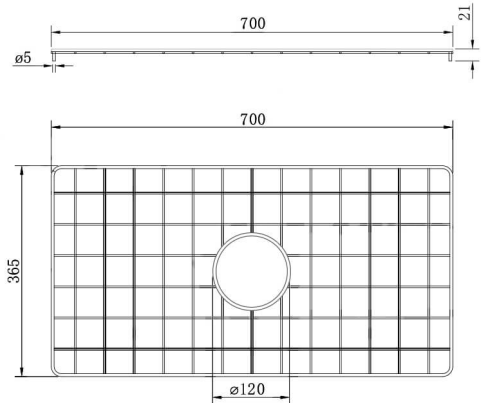

Cuisine 81x48 Protective Stainless Steel Grid - Brushed Brass

Specifications

- Stainless Steel
- Finish: Brushed Brass PVD
- Easy to clean, dishwasher safe.
- Fits the Cuisine 81 fine fireclay sink (model CU81FS, CU81FS-MB, & CU813FS-MW)
- Overall size 700 x 365mm

Product Options

CU812SSG-BB: Stainless Steel Grid to suit Cuisine 81x48 - Brushed Brass

Warranty

For peace of mind, Turner Hastings offers the following warranty on this product and its components:

Stainless Steel - 3 years