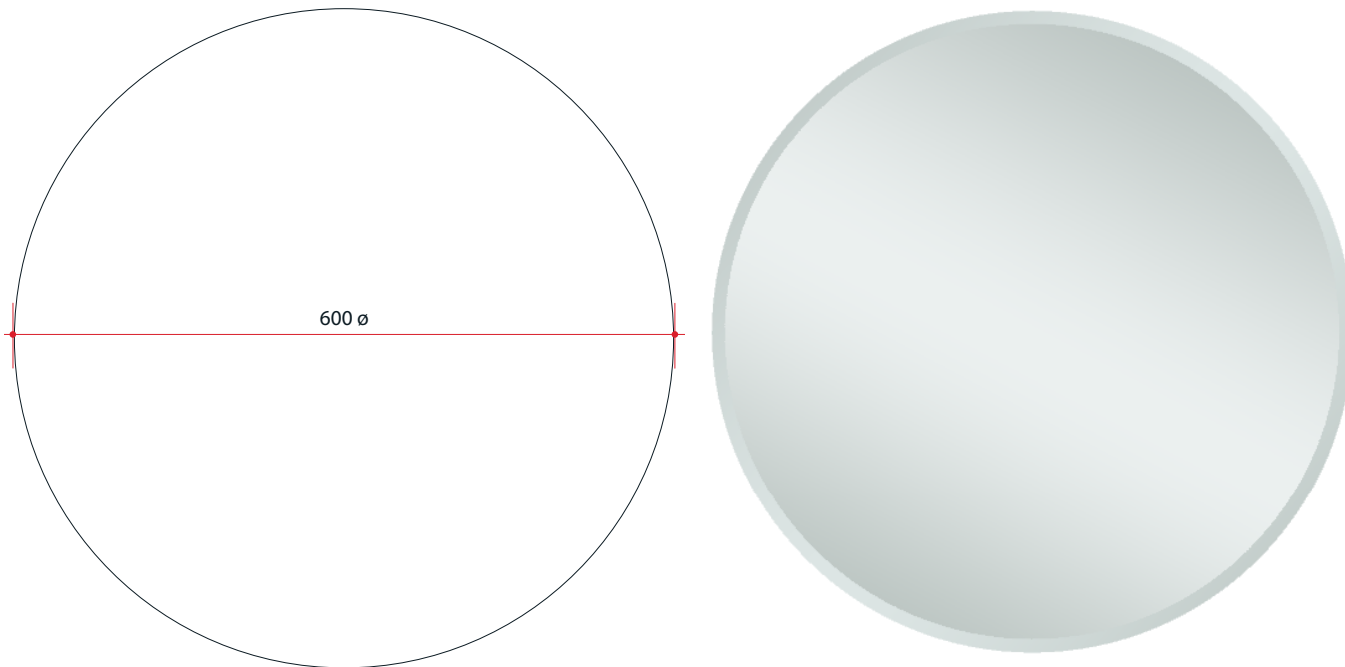

Ablaze Kent Frameless Mirror
Kent Round 18mm Bevel Edge Mirror

Note: All dimensions are in millimetres (mm)

Stock Code	Mirror Size (mm)	Shape	Edge
KR6060GT	600 ø x 5	Round	18mm Bevel

5mm thick mirror

Safety backing film