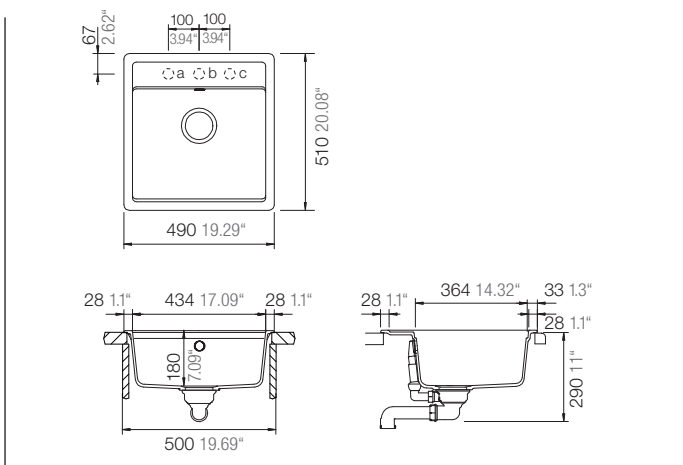

DR007

DIMENSIONS

SPECIFICATIONS

Description	Single Bowl Inset / Undermount
Overall Sink Size	L490mm x W510mm x D180mm
Bowl Dimensions	L434mm x W364mm x D180mm
Drainer Length	N/A
Water Capacity	15.2 Litres
Technic	Granite Sink
Material	Granite - Cristalite

INSTALLATION

Fixings	Inset clips supplied
Template	N/A
Min Cabinet Size	500mm
Tap Holes	NTH (can be drilled)

SURFACE FINISH

SILKY SMOOTH

WASTE KIT

90

50

MATERIAL

GRANITE

CRISTALITE+®

PLUMBING

Waste Fittings	1 x (90mm x 2") basket waste included
Overflow	Included

INSTALLATION OPTIONS

INSET

UNDER MOUNT

PACKAGING

Gross Weight	12.5kg
Carton Size	730mm x 570mm x 300mm
Pack QTY	1

AVAILABLE IN