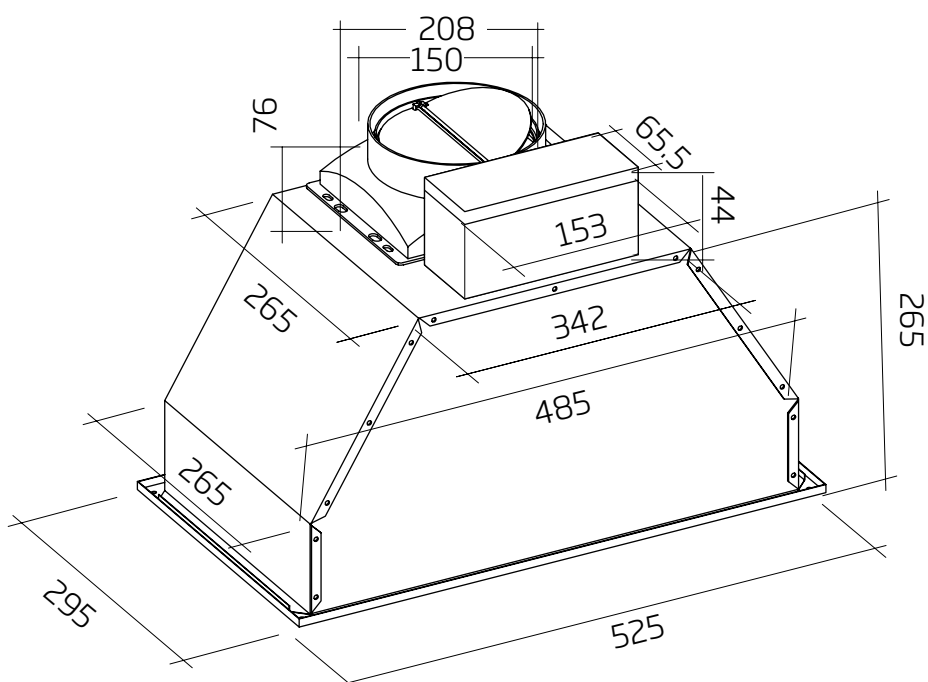

### SWU-6, SWU-6B

- Airflow rate: 1080m<sup>3</sup>/h
- dimensions: (W x D) 525mm x 295mm
- 1 x baffle

**SWU-6, SWU-6B // 60cm // ON-BOARD MOTORED UNDERMOUNT RANGEHOOD**

**Model:** SWU-6, SWU-6B

**Feeding Voltage:** 240V 50Hz

**Max Lamp Power:** 2 x 3W