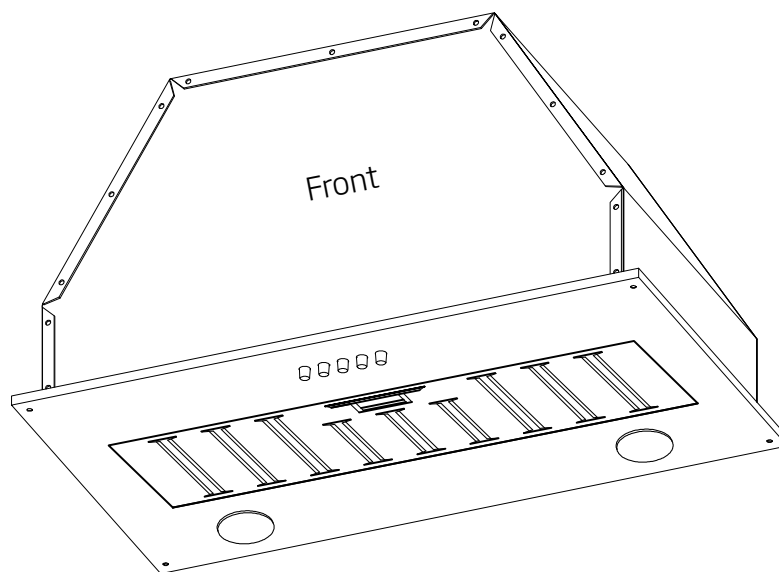

## SWU-6, SWU-6B // 60cm // ON-BOARD MOTORED UNDERMOUNT RANGEHOOD

Perfectly designed for discreet mounting inside cabinetry, the SWU-6 and SWU-6B fit perfectly into kitchen cabinetry and are ideal for kitchens where space is limited, or where the rangehood needs to be out of sight.

### SWU-6, SWU-6B

- Airflow rate: 1080m<sup>3</sup>/h
- dimensions: (W x D) 525mm x 295mm
- 1 x baffle

**SWU-6, SWU-6B // 60cm // ON-BOARD MOTORED UNDERMOUNT RANGEHOOD**

**Model:** SWU-6, SWU-6B

**Feeding Voltage:** 240V 50Hz