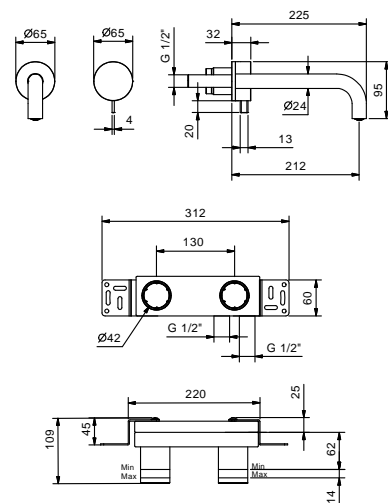

Art. A713B+M011A

Wall-mount washbasin mixer

- spout projection 20,8 cm
- handle
- flow restrictor 5 l/min at 3 bar
- 1/2" inlets
- WITHOUT WASTE

External piece

Finishes:

- ☐ **Chrome** 27 02 A713B
- ☐ **Matt Gun Metal PVD** 27 P5 A713B
- ☐ **Matt British Gold PVD** 27 P6 A713B
- ☐ **Matt Copper PVD** 27 P9 A713B
- ☐ **Brushed Stainless Steel** 27 93 A713B

Built-in piece

Finishes:

- ☐ 44 00 M011A

Project:

Room:

Date:

Comments:

---

5 l/min aerator

Pressure (bar)	flow rate (l/min)
0,5	2,32
1	4,1
2	5,1
3	5,54
4	5,47

Certifications/Awards: