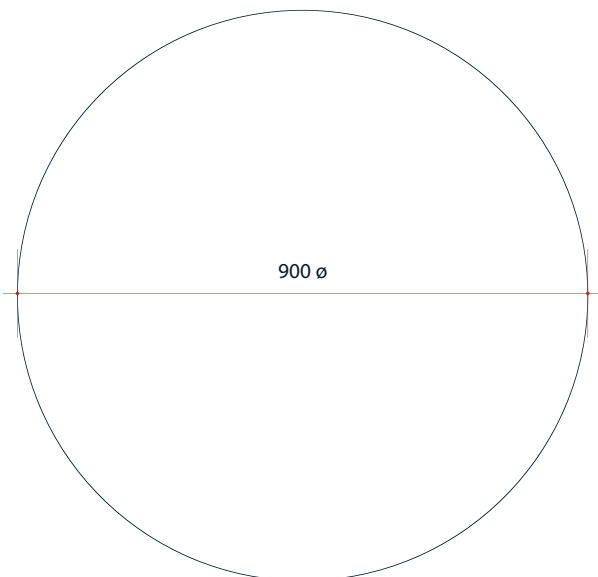

Ablaze Rio Frameless Mirror
Round Polished Edge Mirror

Note: All dimensions are in millimetres (mm)

Stock Code	Mirror Size (mm)	Shape	Edge
RR9090GT	900 ø x 5	Round	Polished Edge

Safety backing film

Copper-free mirror