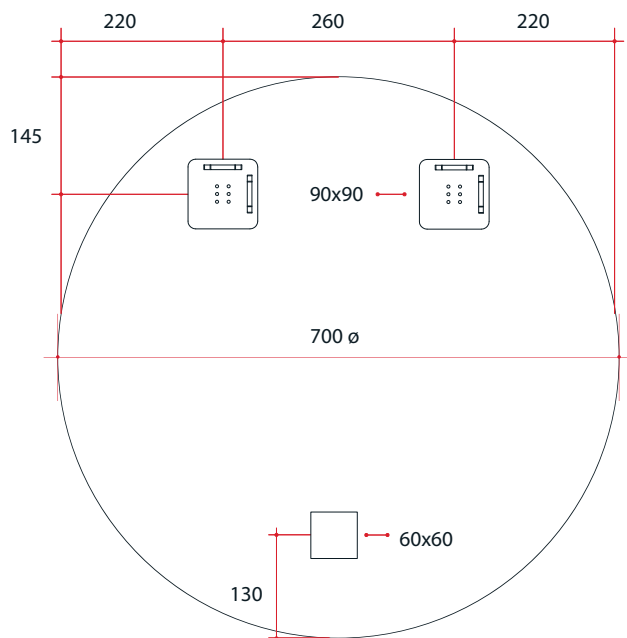

Ablaze Rio Frameless Mirror
Round Polished Edge Mirror

Note: All dimensions are in millimetres (mm)

The depth of the mirror is 5mm, the space between the back of the mirror and the wall due to the hangers is 9mm making the total depth 14mm.

Stock Code	Mirror Size (mm)	Shape	Edge
RR7070HN	700 \varnothing x 14	Round	Polished Edge

Safety backing film

Copper-free mirror

Two year warranty

Hangers for easy installation

5mm thick mirror

PLEASE NOTE: Mirrors will need to be installed in accordance with the Installation Guide. Ablaze does not take responsibility for incorrect installation of these mirrors. Specifications are for information purposes only. Whilst every effort has been made to ensure the product specifications are accurate, due to continuing product development and improvement, the specifications are subject to change. Specifications can be used to rough in and for timber supports in the wall however, we recommend no holes are drilled without having the product on site or verifying the details with the manufacturer. Thermogroup cannot be held liable or responsible for errors due to updated specifications.