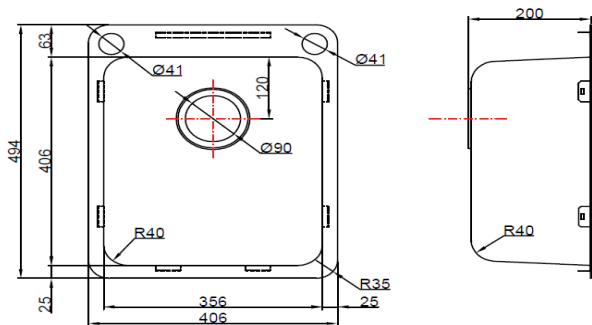

LK30A

ABEY LAUNDRY TROUGH WITH DUAL BYPASS

INCLUDED ACCESSORIES

VPBW

VPBK

ICE10

DIMENSIONS

SPECIFICATIONS

Description	Single Bowl Topmount
Overall Sink Size	L406mm x W494mm x D200mm
Bowl Dimensions	L356mm x W406mm x D200mm
Water Capacity	27 Litres
Technic	Pressed
Material	Stainless steel SUS304

INSTALLATION

Fixings	Clips
Template	386 x 474mm
Min Cabinet Size	600mm
Tap Holes	41mm

SURFACE FINISH

SILK

WASTE KIT

MATERIAL

PLUMBING

Waste Fittings	1 x (90mm x 2") basket wastes included
Overflow	No

INSTALLATION OPTIONS

TOPMOUNT

PACKAGING

Net Weight	3.13kg
Carton Size	540mm x 450mm x 55mm
Pack QTY	1