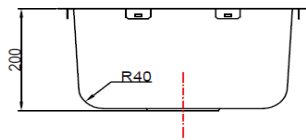

LK30A

ABEY LAUNDRY TROUGH WITH DUAL BYPASS

INCLUDED ACCESSORIES

VPBW

VPBK

ICE10

DIMENSIONS

SPECIFICATIONS

Description	Single Bowl Topmount
Overall Sink Size	L406mm x W494mm x D200mm
Bowl Dimensions	L356mm x W406mm x D200mm
Water Capacity	27 Litres
Technic	Pressed
Material	Stainless steel SUS304

INSTALLATION

Fixings	Clips
Template	386 x 474mm
Min Cabinet Size	600mm
Tap Holes	41mm

SURFACE FINISH

SILK

WASTE KIT

MATERIAL

PLUMBING

Waste Fittings	1 x (90mm x 2") basket wastes included
Overflow	No

INSTALLATION OPTIONS