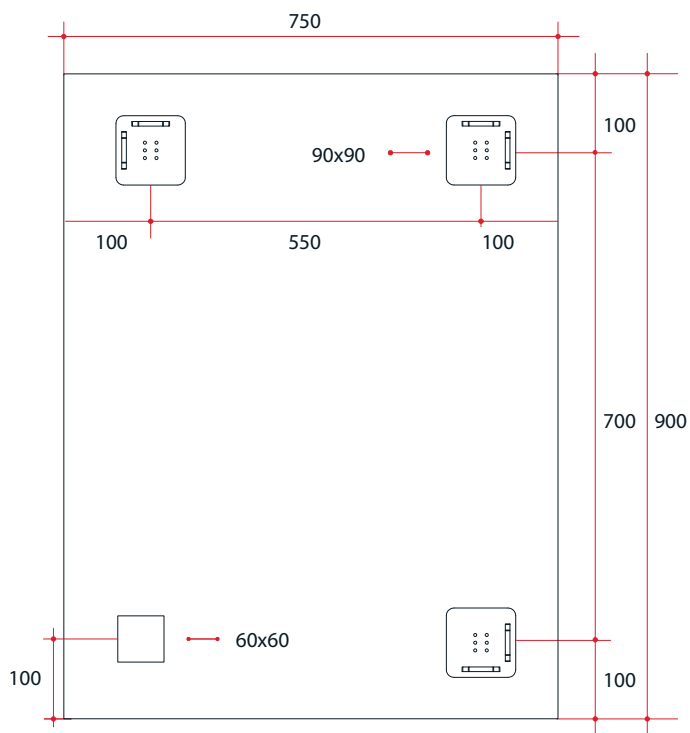

Ablaze Jackson Frameless Mirror
Rectangle Polished Edge Mirror

Note: All dimensions are in millimetres (mm)

The depth of the mirror is 5mm, the space between the back of the mirror and the wall due to the hangers is 9mm making the total depth 14mm.

| Stock Code | Mirror Size (mm) | Shape | Edge |
|------------|------------------|-----------|---------------|
| JS9075HN | 900 x 750 x 14 | Rectangle | Polished Edge |

Portrait or landscape mounting

Safety backing film