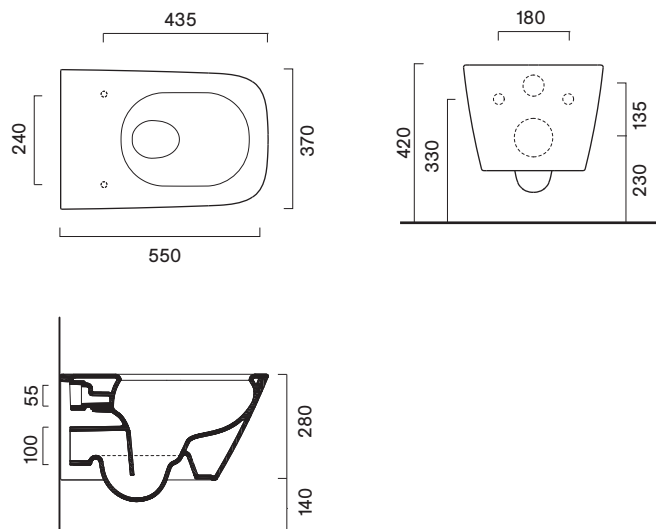

## Green 55x37

<b>Description</b>	cm 55x37 kg 26 lt 4,5	Wall-hung Wc with Silentech flushing system and hidden fixing from the bottom.
<b>Codes, colours and finishes</b>	04 1155 0001 (ex.1VS55RGR00)	Bianco glossy <span style="float: right;">○</span>
<b>Plus and features</b>	 Silentech  Save Water  Cataglaze+  Soft Close  Quick Release	 EN 997 - CL1 - 5A  tested by TÜV Rheinland EN - 997 6/4.5 L

### Dimensions

Not recommended with level cistern, under window and flow regulators.