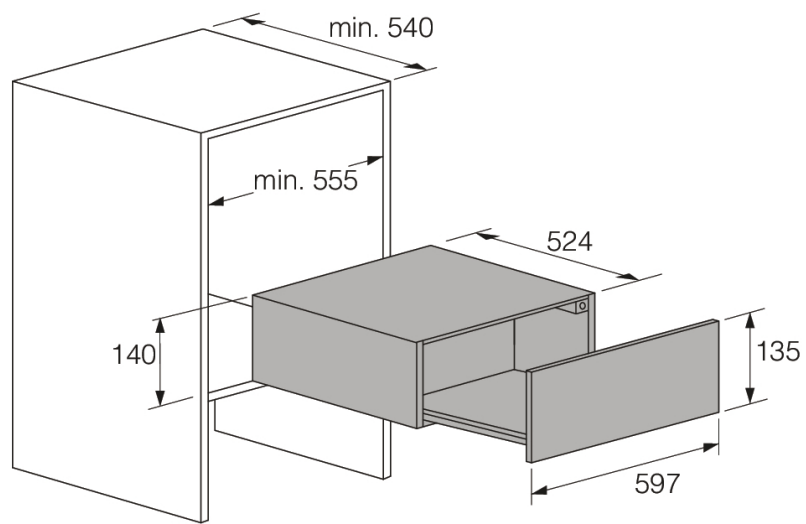

Design and integration

- Min. niche width: 555 mm
- Depth (incl. wall spacing): 540 mm
- Height of niche size for installation max.: 141 mm
- Width of niche size for installation max.: 560 mm

Technical data

- Connected load: 400 W
- Voltage (V): 220-240 V
- Fuse: 10 A
- Frequency: 50 Hz

Dimensions

- Height: 135 mm
- Width: 594 mm
- Depth: 524 mm
- Length of electrical cord: 1800 mm
- Net weight: 15 kg

Logistic information

- Packaging height: 202 mm
- Packaging width: 638 mm
- Packaging depth: 648 mm
- Gross weight: 17.5 kg
- Product code: 745168
- EAN code: 3838782913716

Craft warming drawer