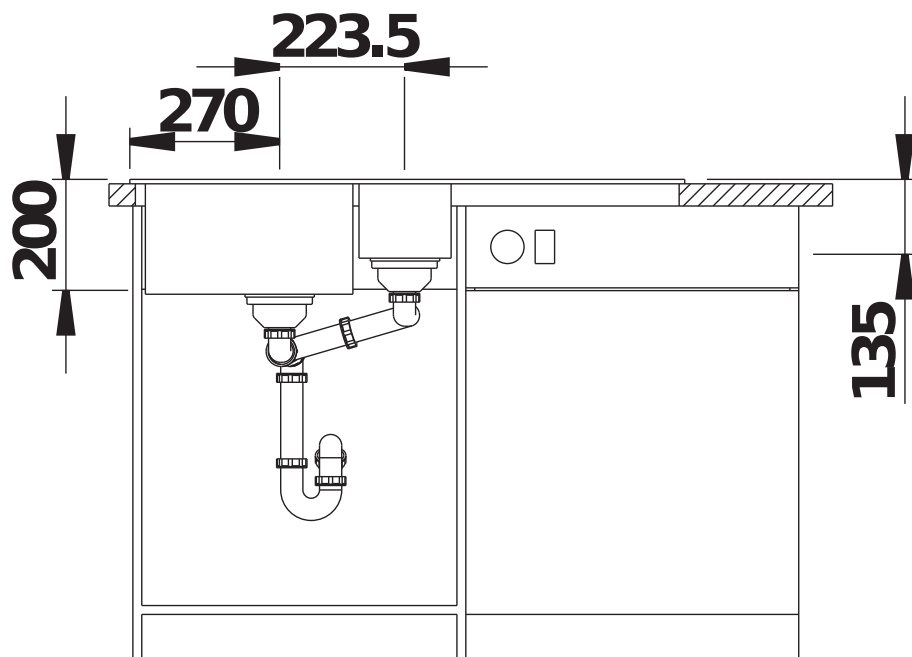

Colours

Available colours:

white
black

SILGRANIT white

Scope of supply

- foldable ADIRA grid
- multifunctional plastic colander
- waste kit
- 2 x 3 1/2" InFino basket strainer with drain remote control (rotary switch) for the main bowl

Details

Top view

Cut-out

Front view

Side view