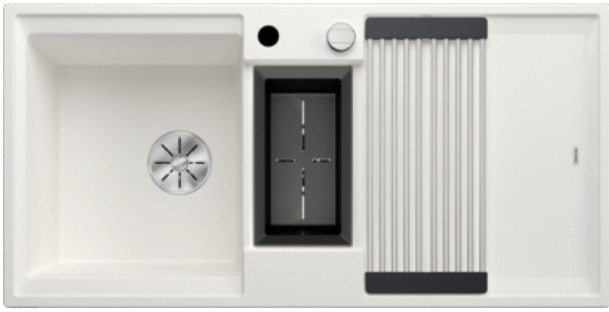

Product information sheet ADIRA 6 S

Item no. 528136

BLANCO

Benefits

- Modern sink in beautiful Silgranit colours with extended functionality
- High level of comfort due to XL bowl combined with a practical drain and a plain drain area
- The multifunctional ADIRA grid is included and can be used to create a top-level on the bowl or as a drainer.
- The included colander bin fits in the secondary bowl and is great for prepping tasks with water.
- Left-hand version

Colours

Available colours:

white
black

SILGRANIT white

Scope of supply

- foldable ADIRA grid
- multifunctional plastic colander
- waste kit
- 2 x 3 1/2" InFino basket strainer with drain remote control (rotary switch) for the main bowl

Details

Top view

Cut-out

Front view

Side view