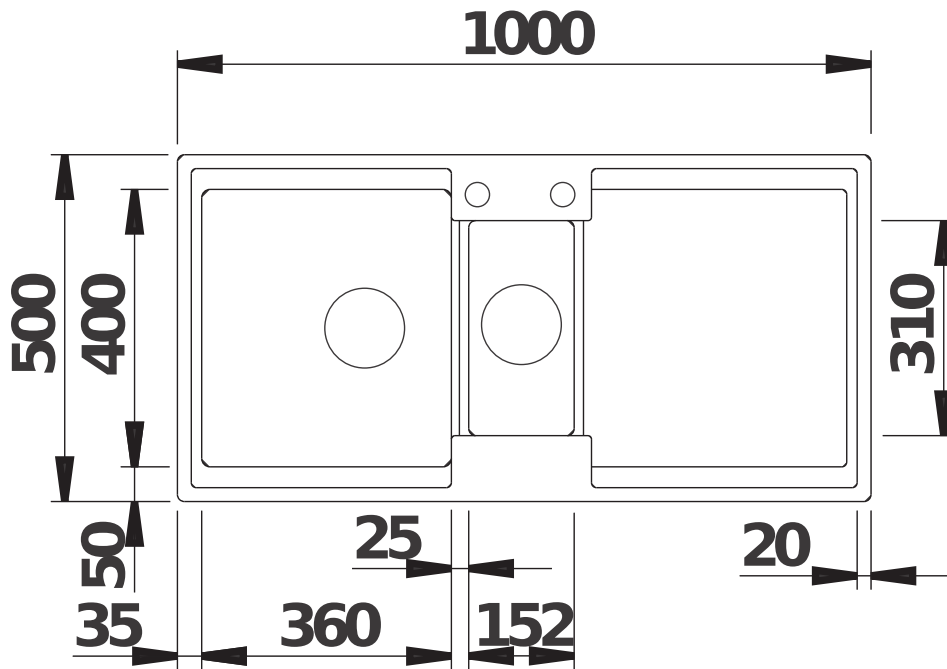

Colours

Available colours:

white
black

SILGRANIT white

Scope of supply

- foldable ADIRA grid
- multifunctional plastic colander
- waste kit
- 2 x 3 1/2" InFino basket strainer with drain remote control (rotary switch) for the main bowl

Details

Top view

Cut-out

Front view

Side view