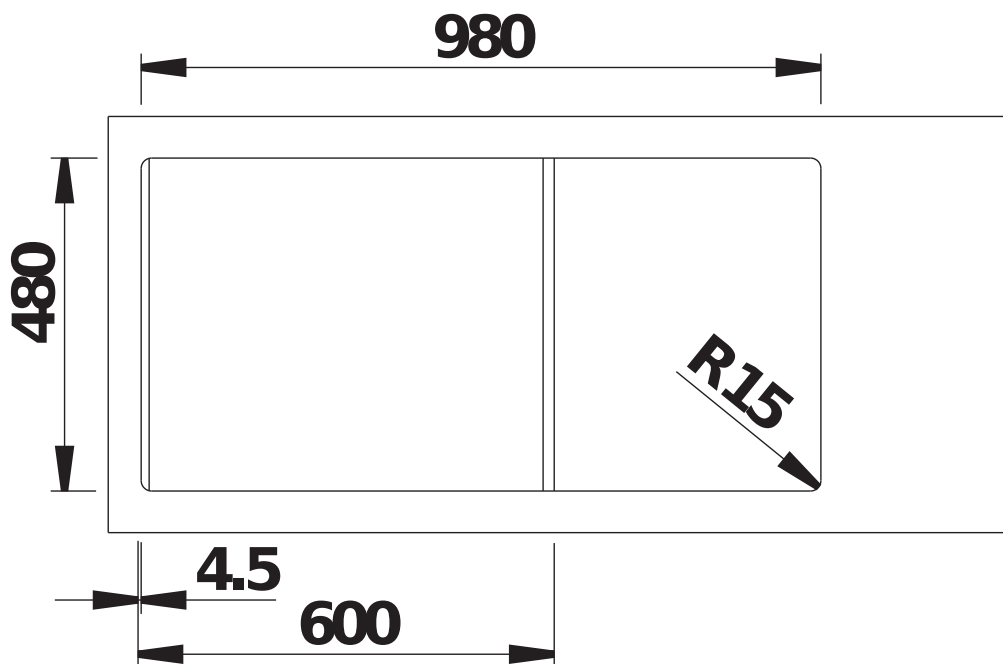

Colours

Available colours:

white
black

SILGRANIT white

Scope of supply

- foldable ADIRA grid
- multifunctional plastic colander
- waste kit
- 2 x 3 1/2" InFino basket strainer with drain remote control (rotary switch) for the main bowl

Details

Top view

Cut-out

Front view

Side view